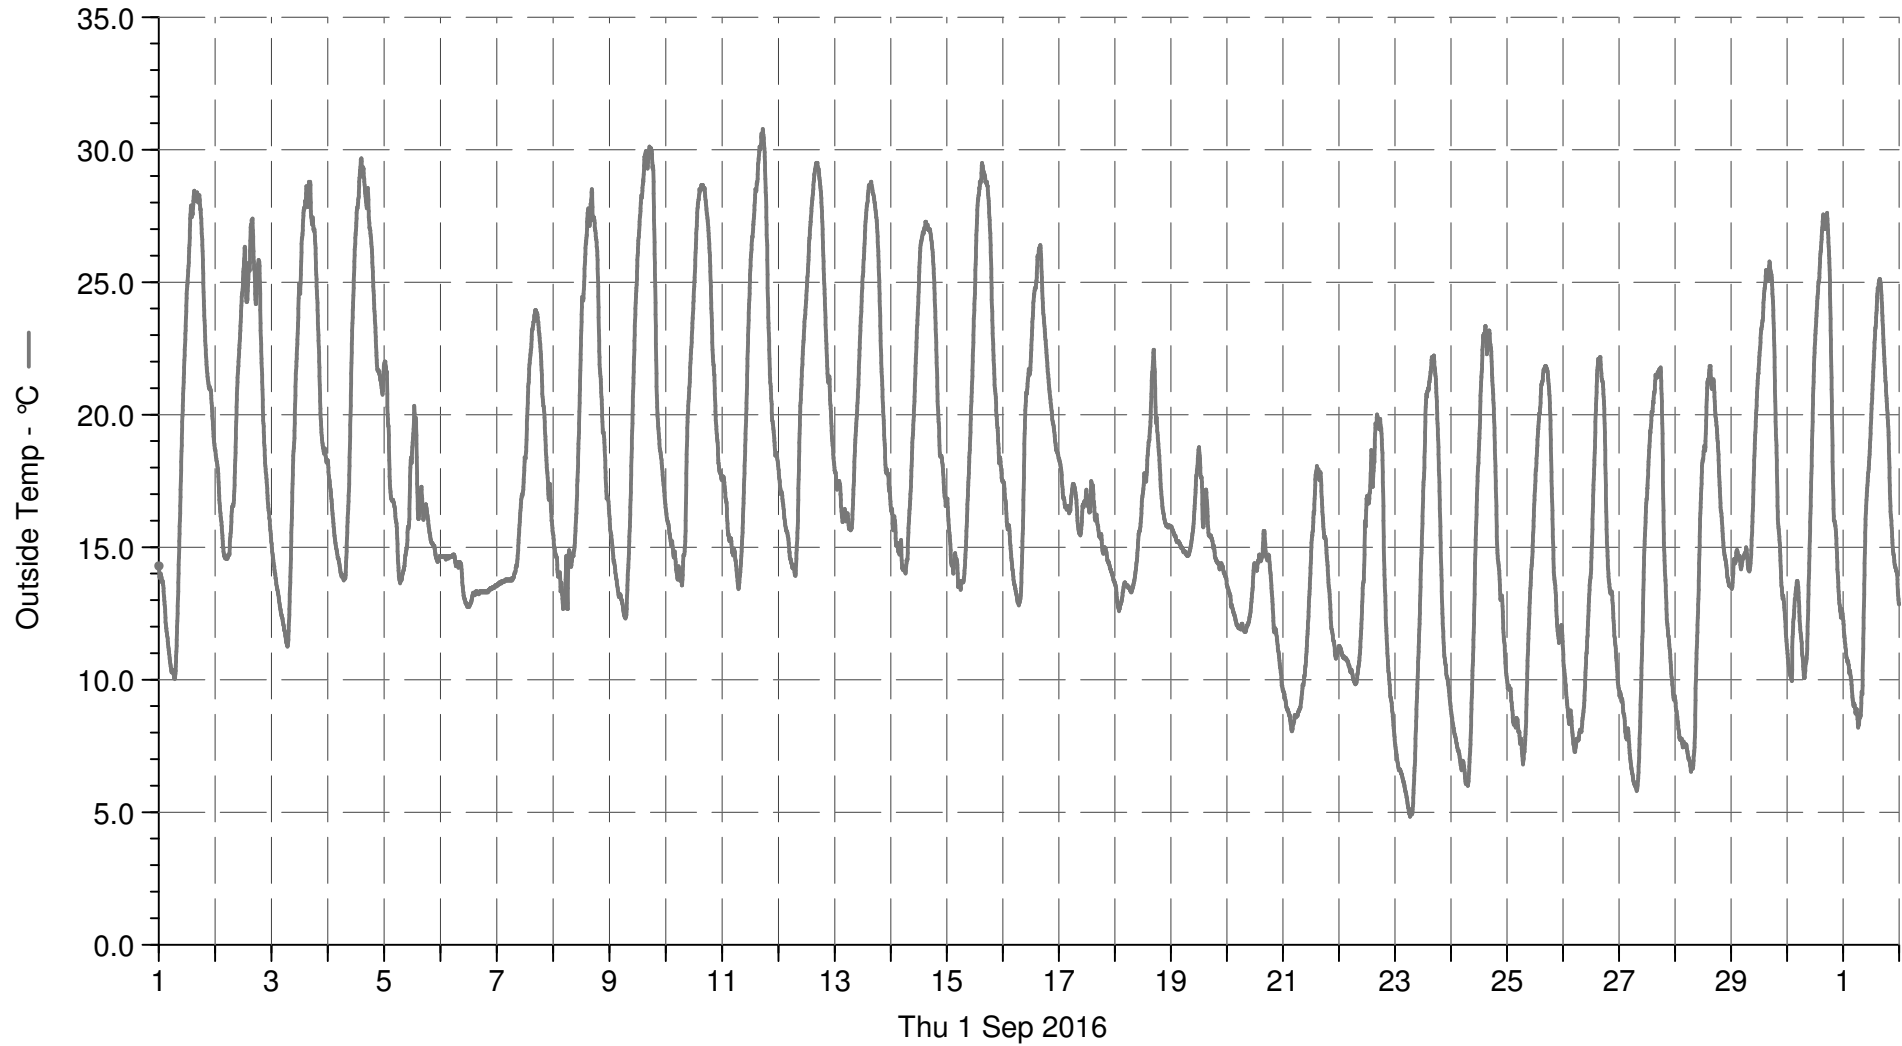

WetterGrub3200

■ Outside Temp