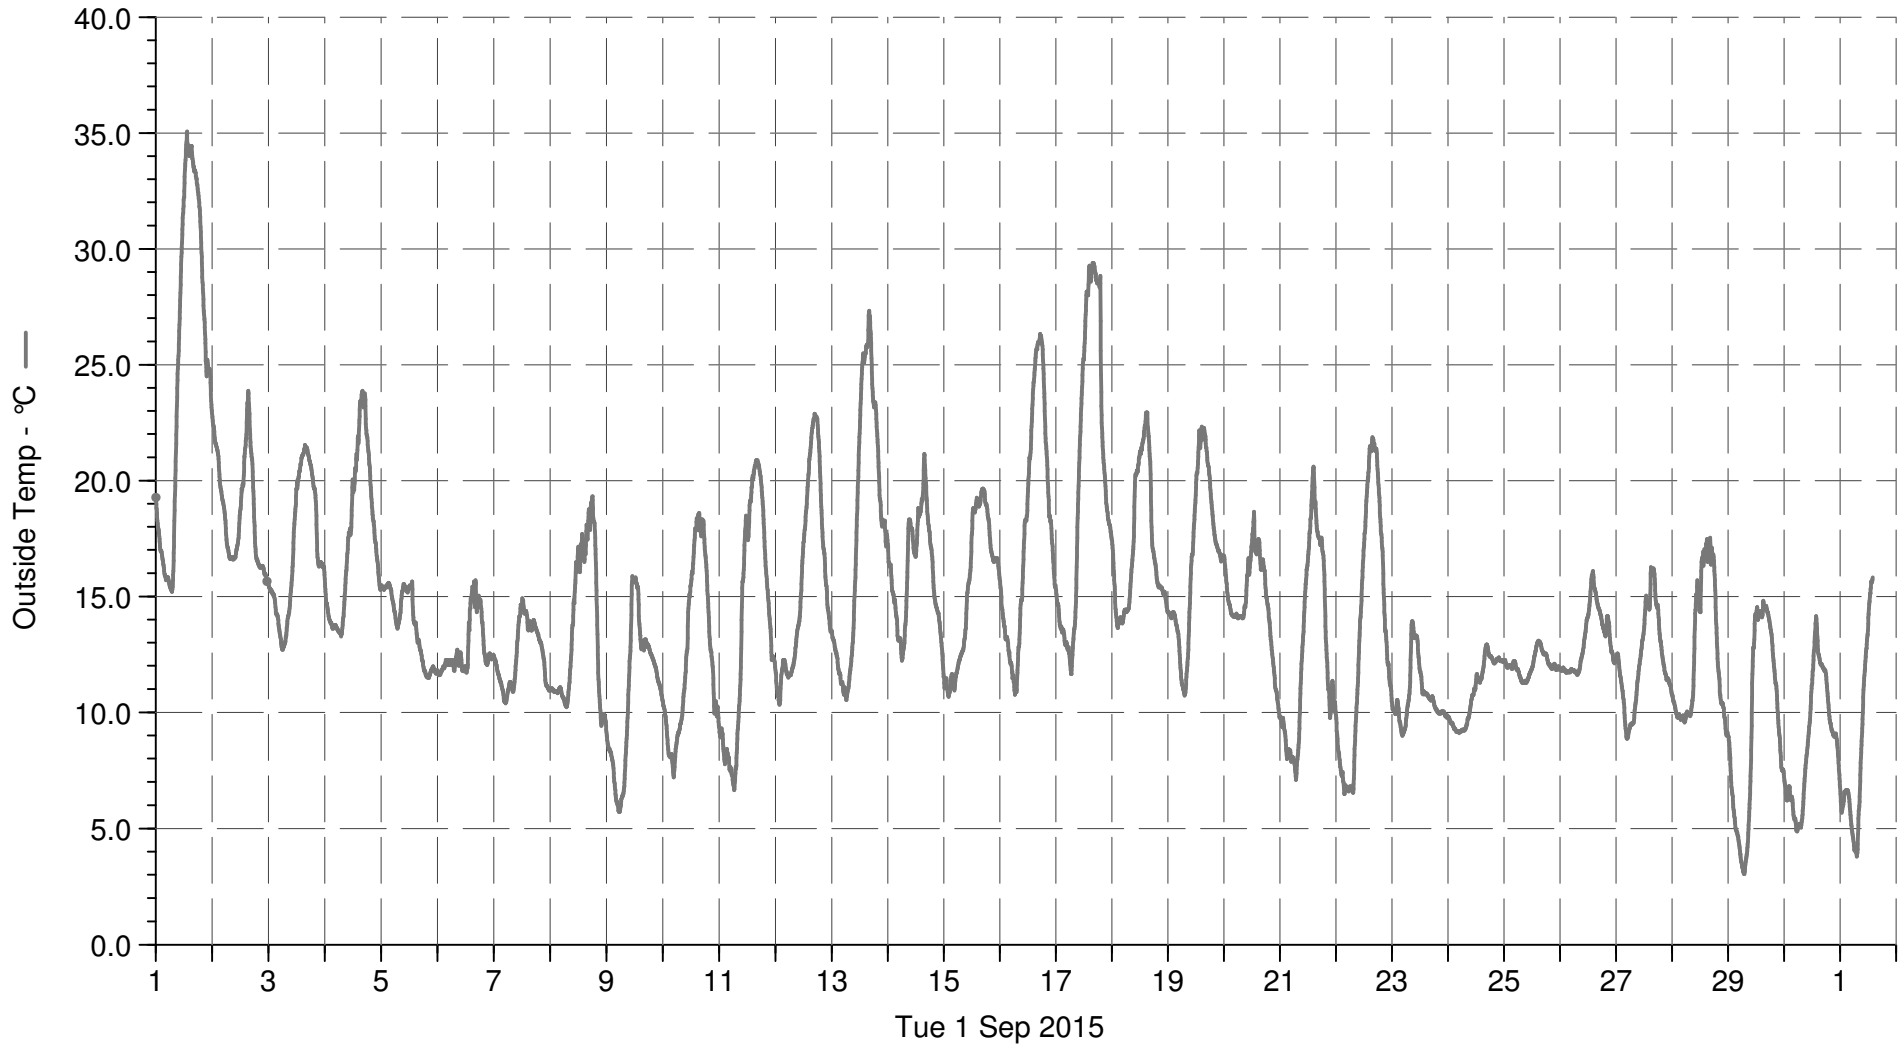

WetterGrub3200

■ Outside Temp