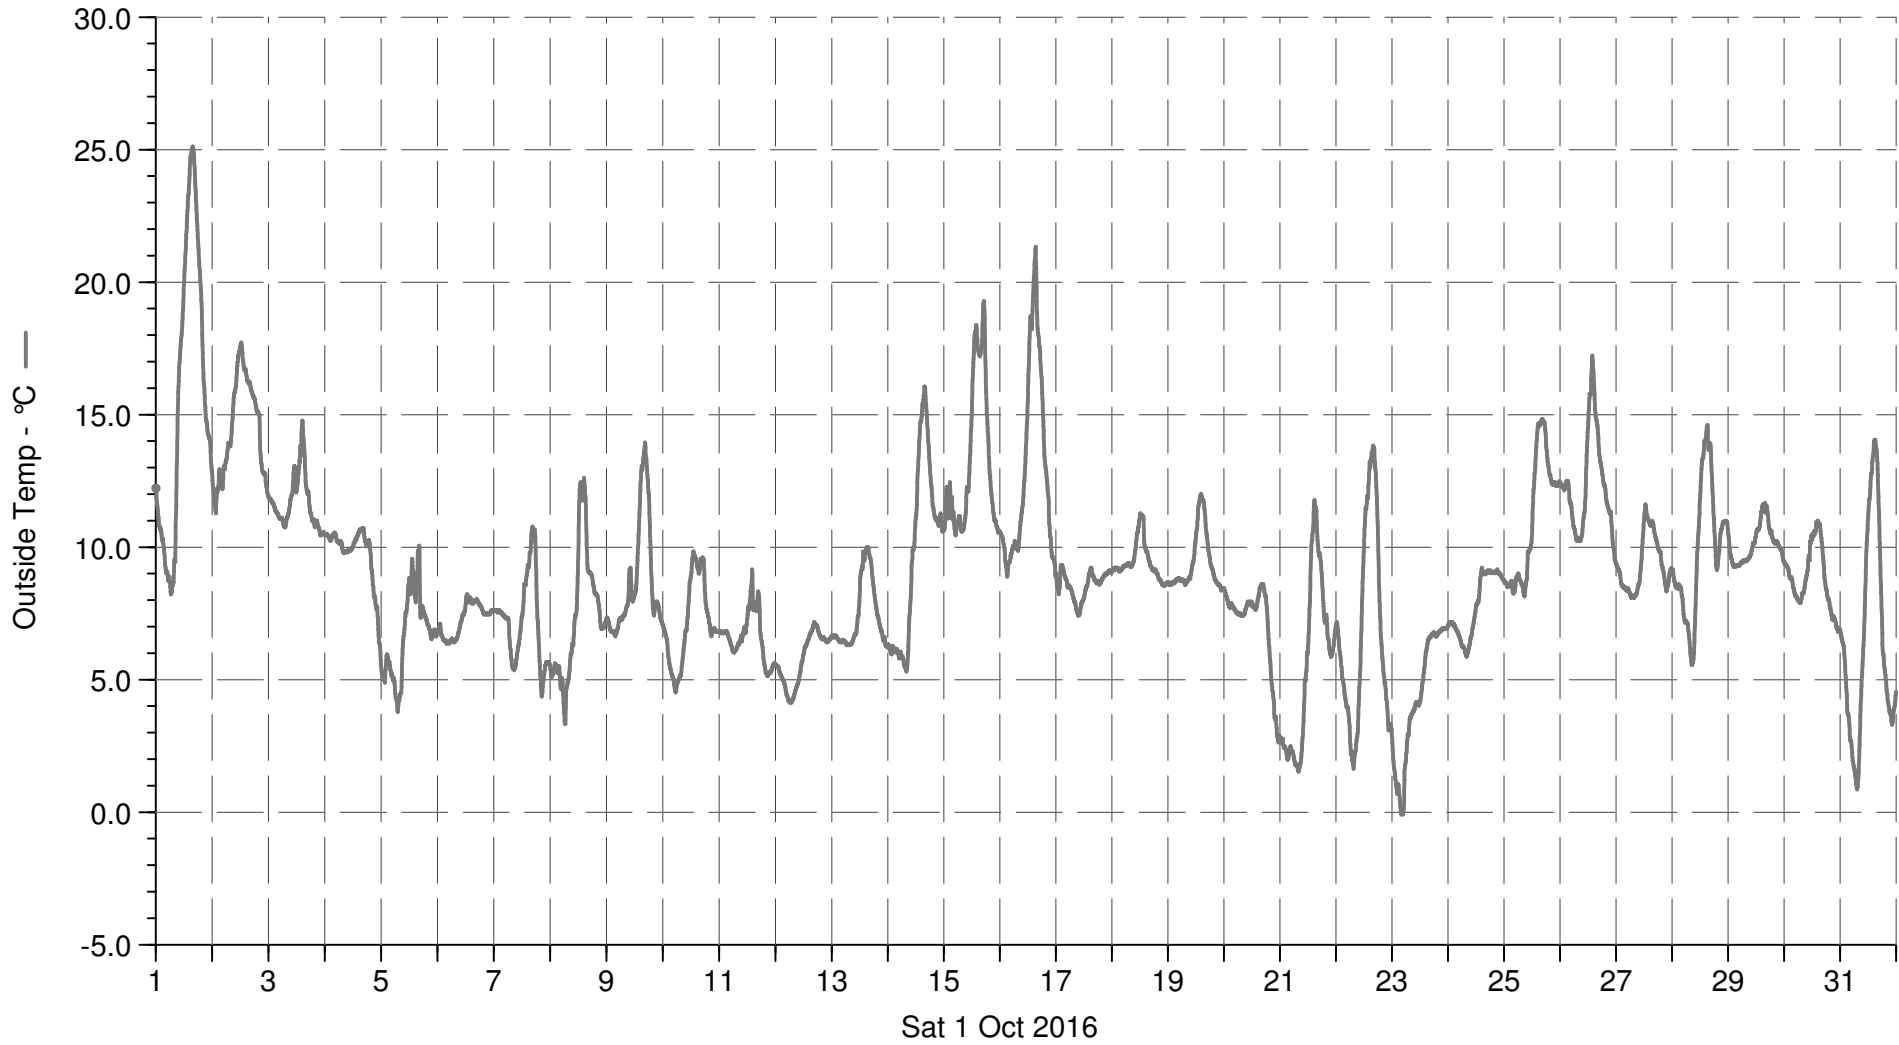

WetterGrub3200

■ Outside Temp