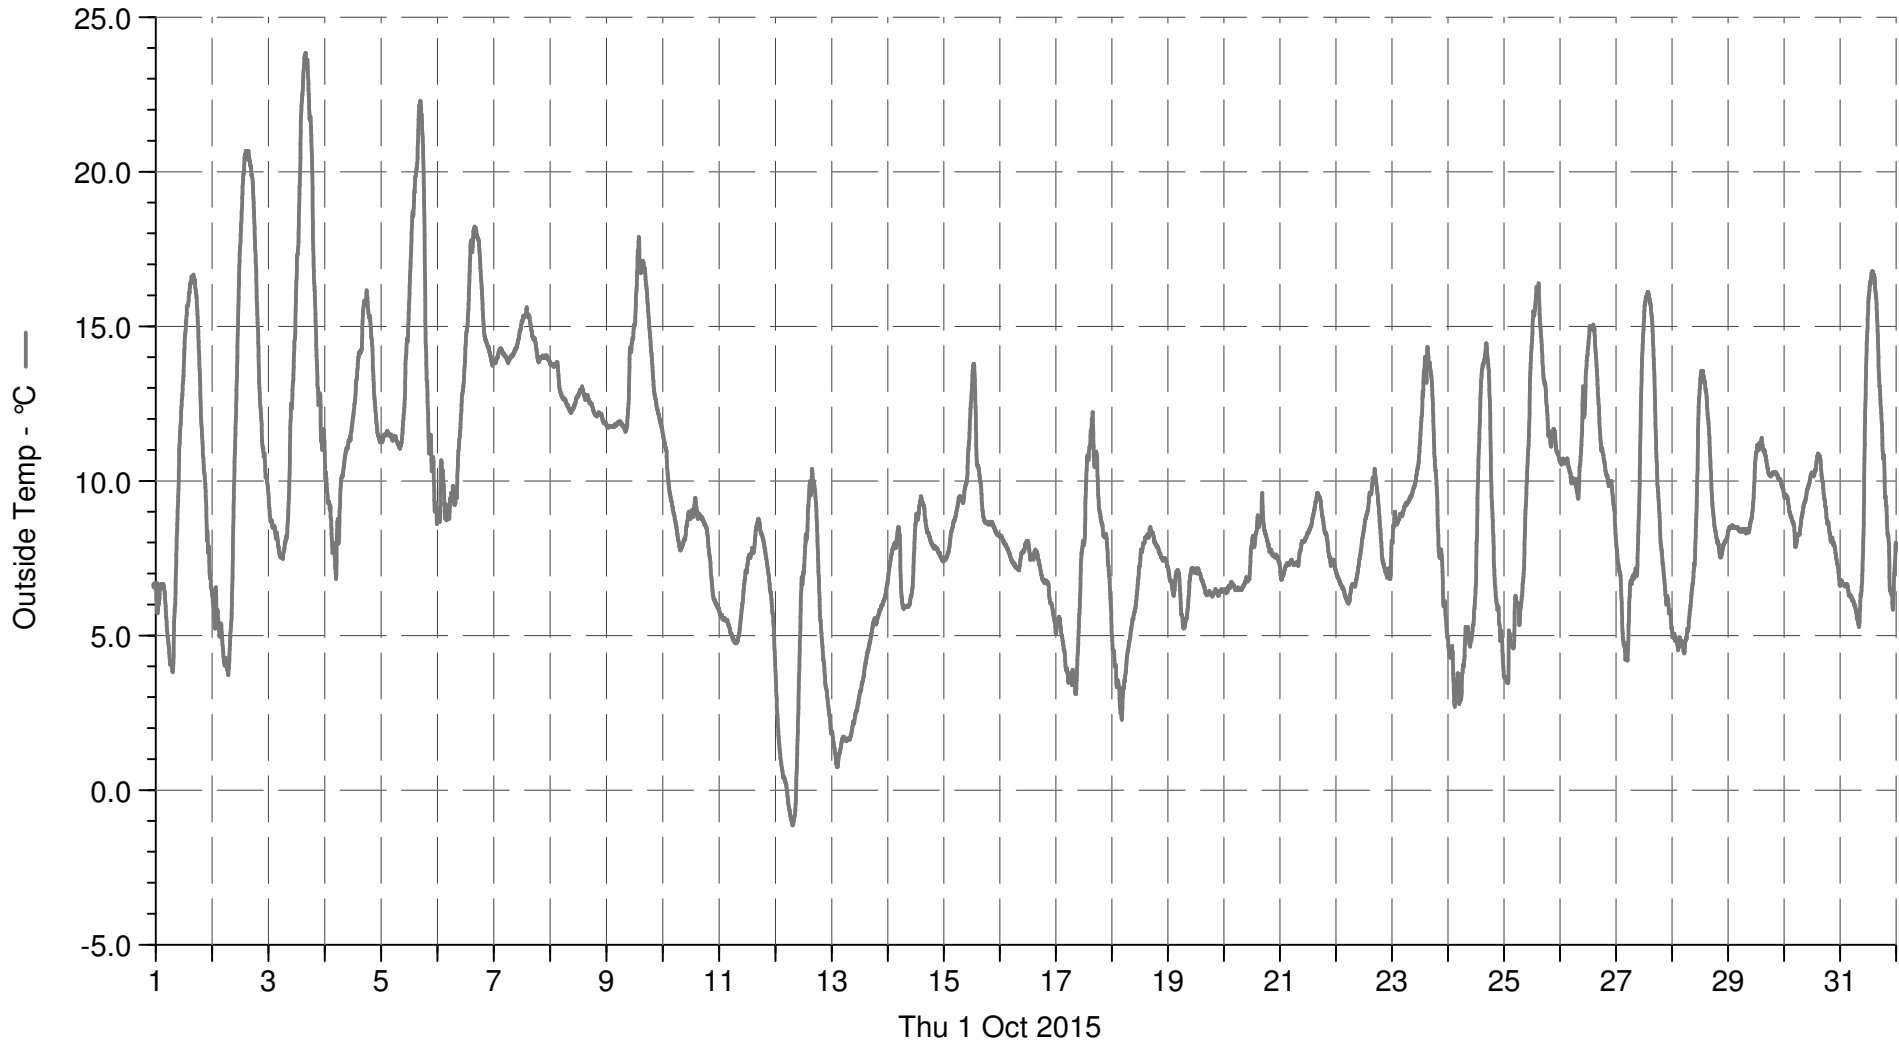

WetterGrub3200

■ Outside Temp