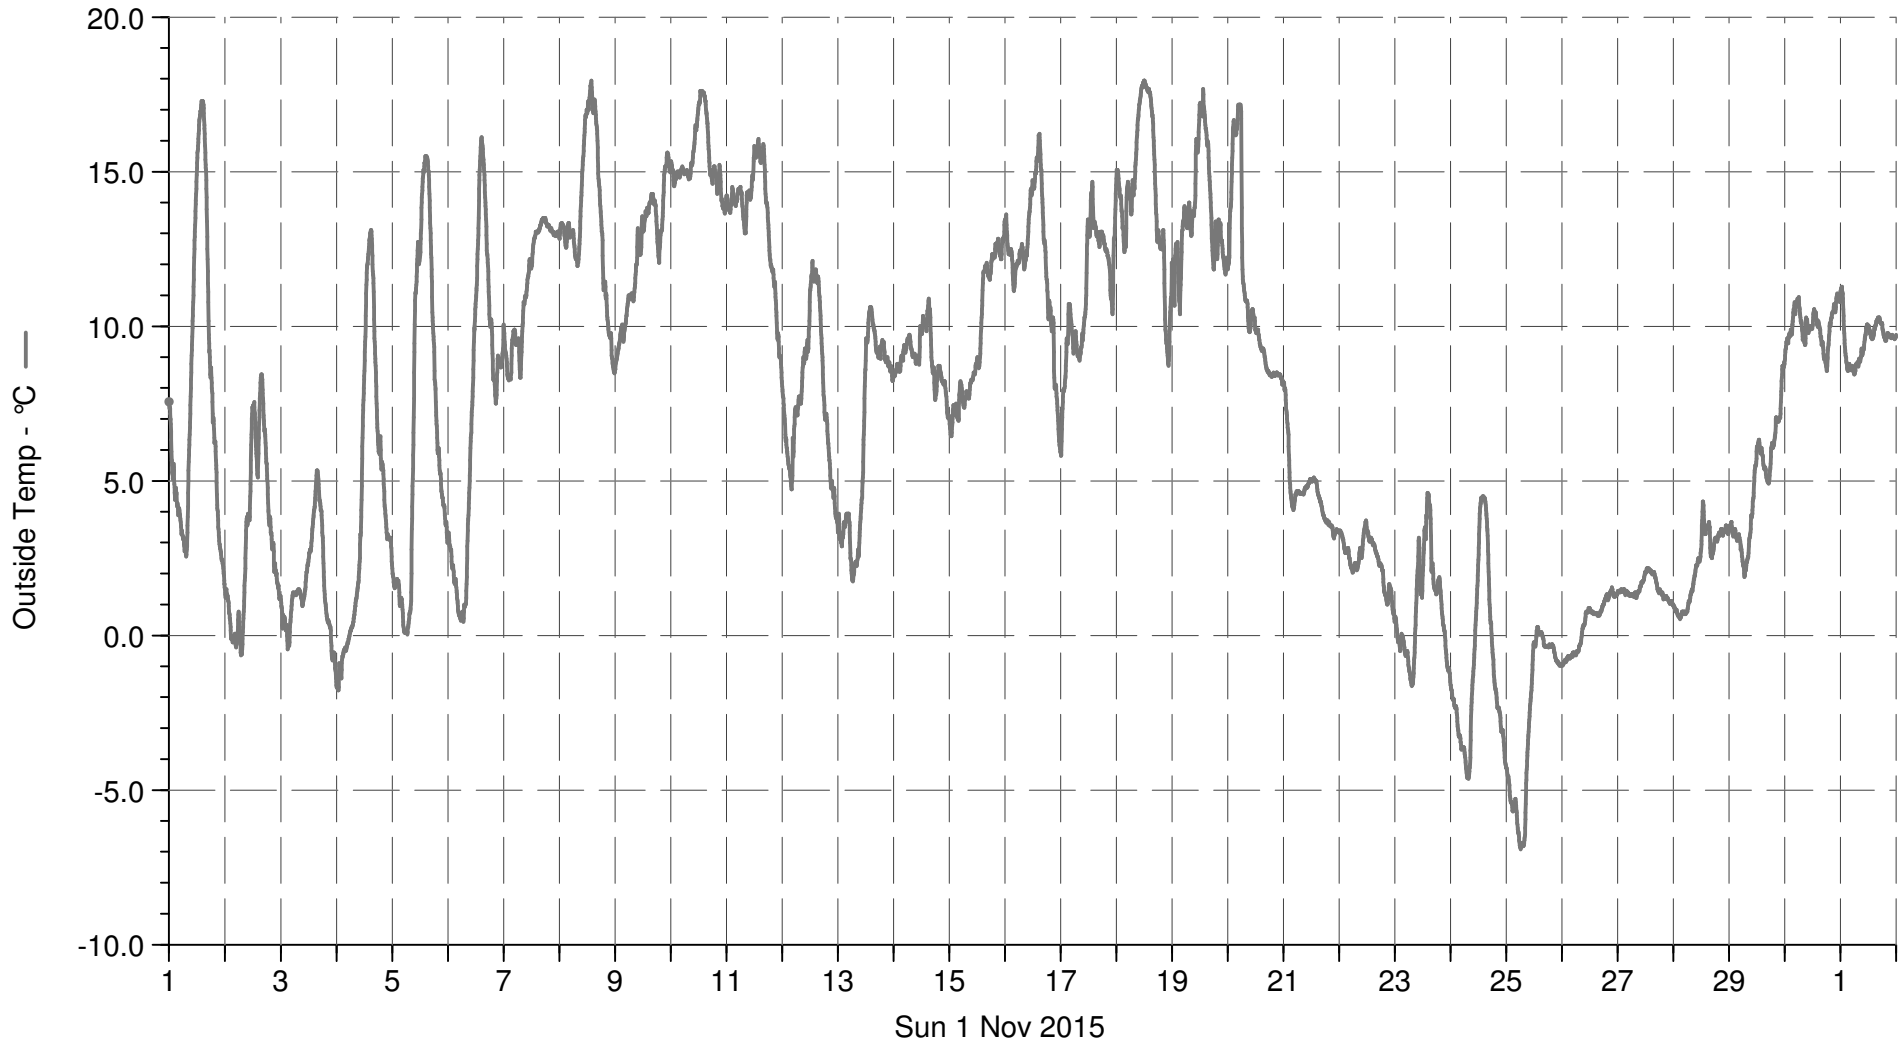

WetterGrub3200

■ Outside Temp