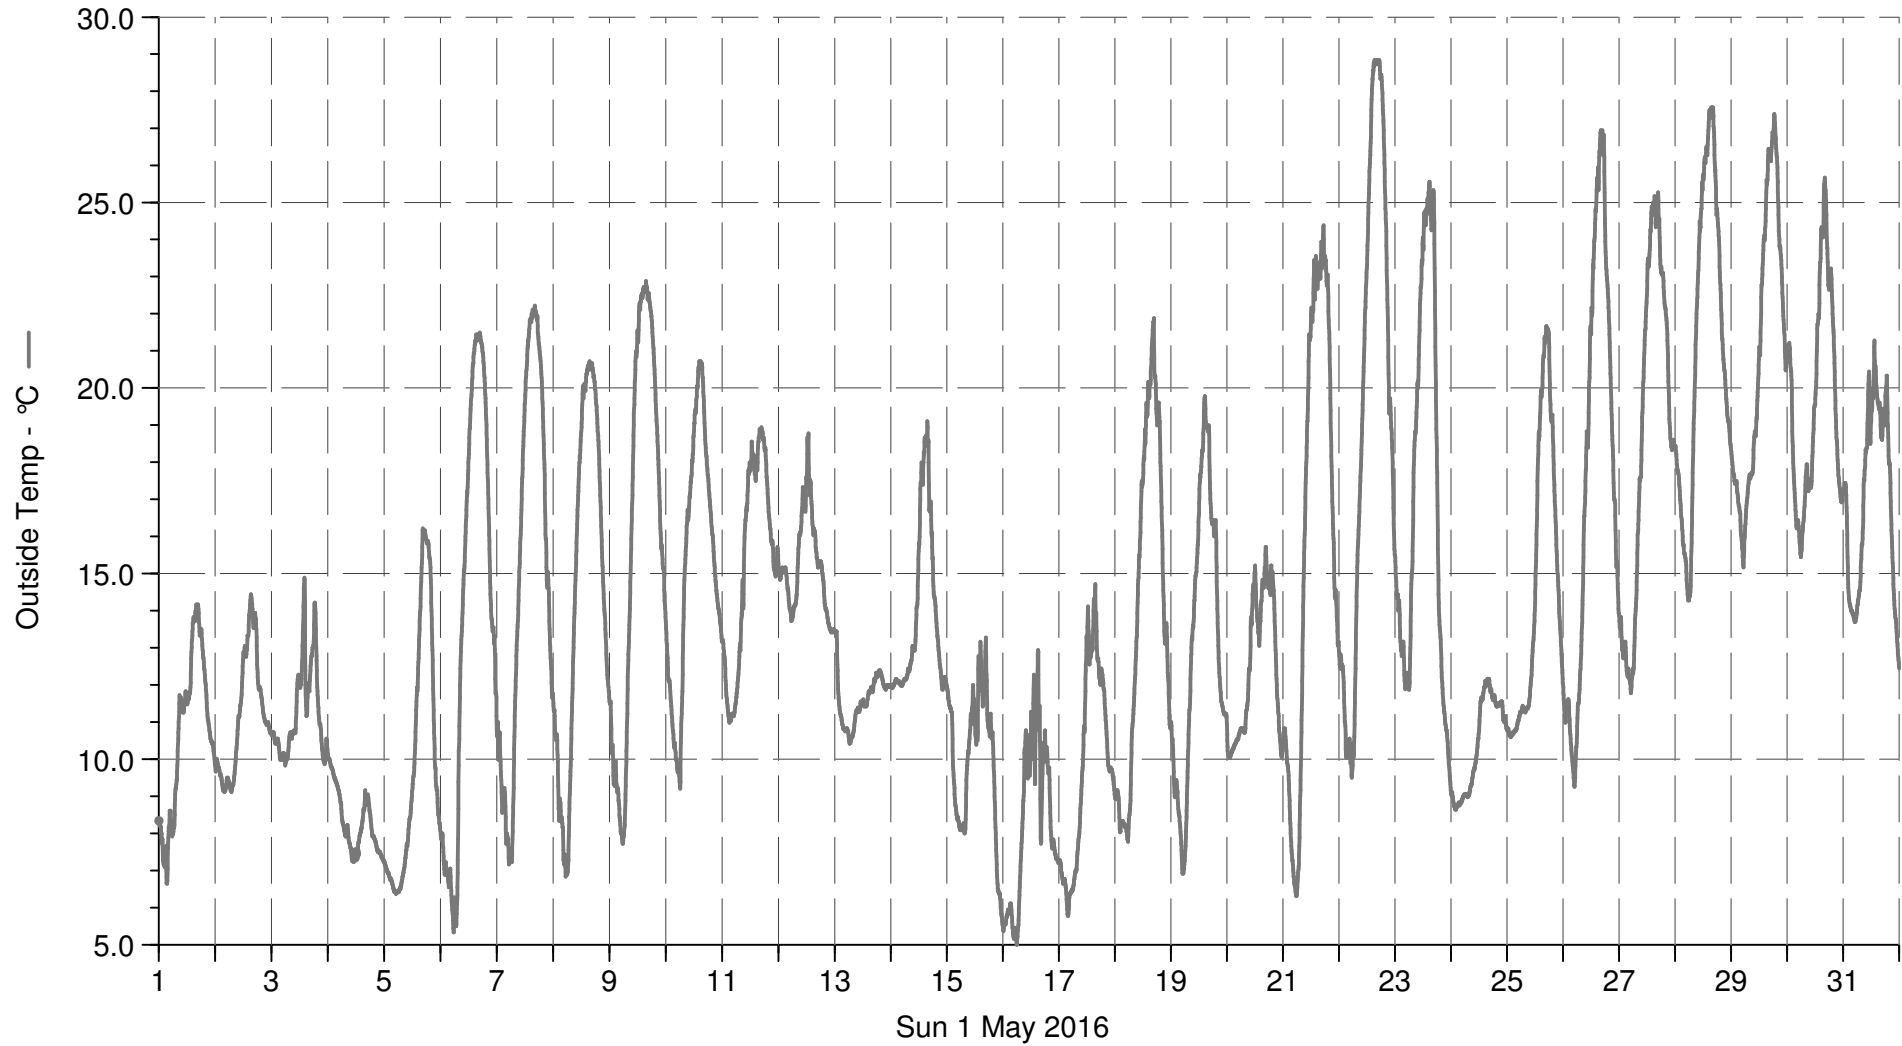

WetterGrub3200

■ Outside Temp