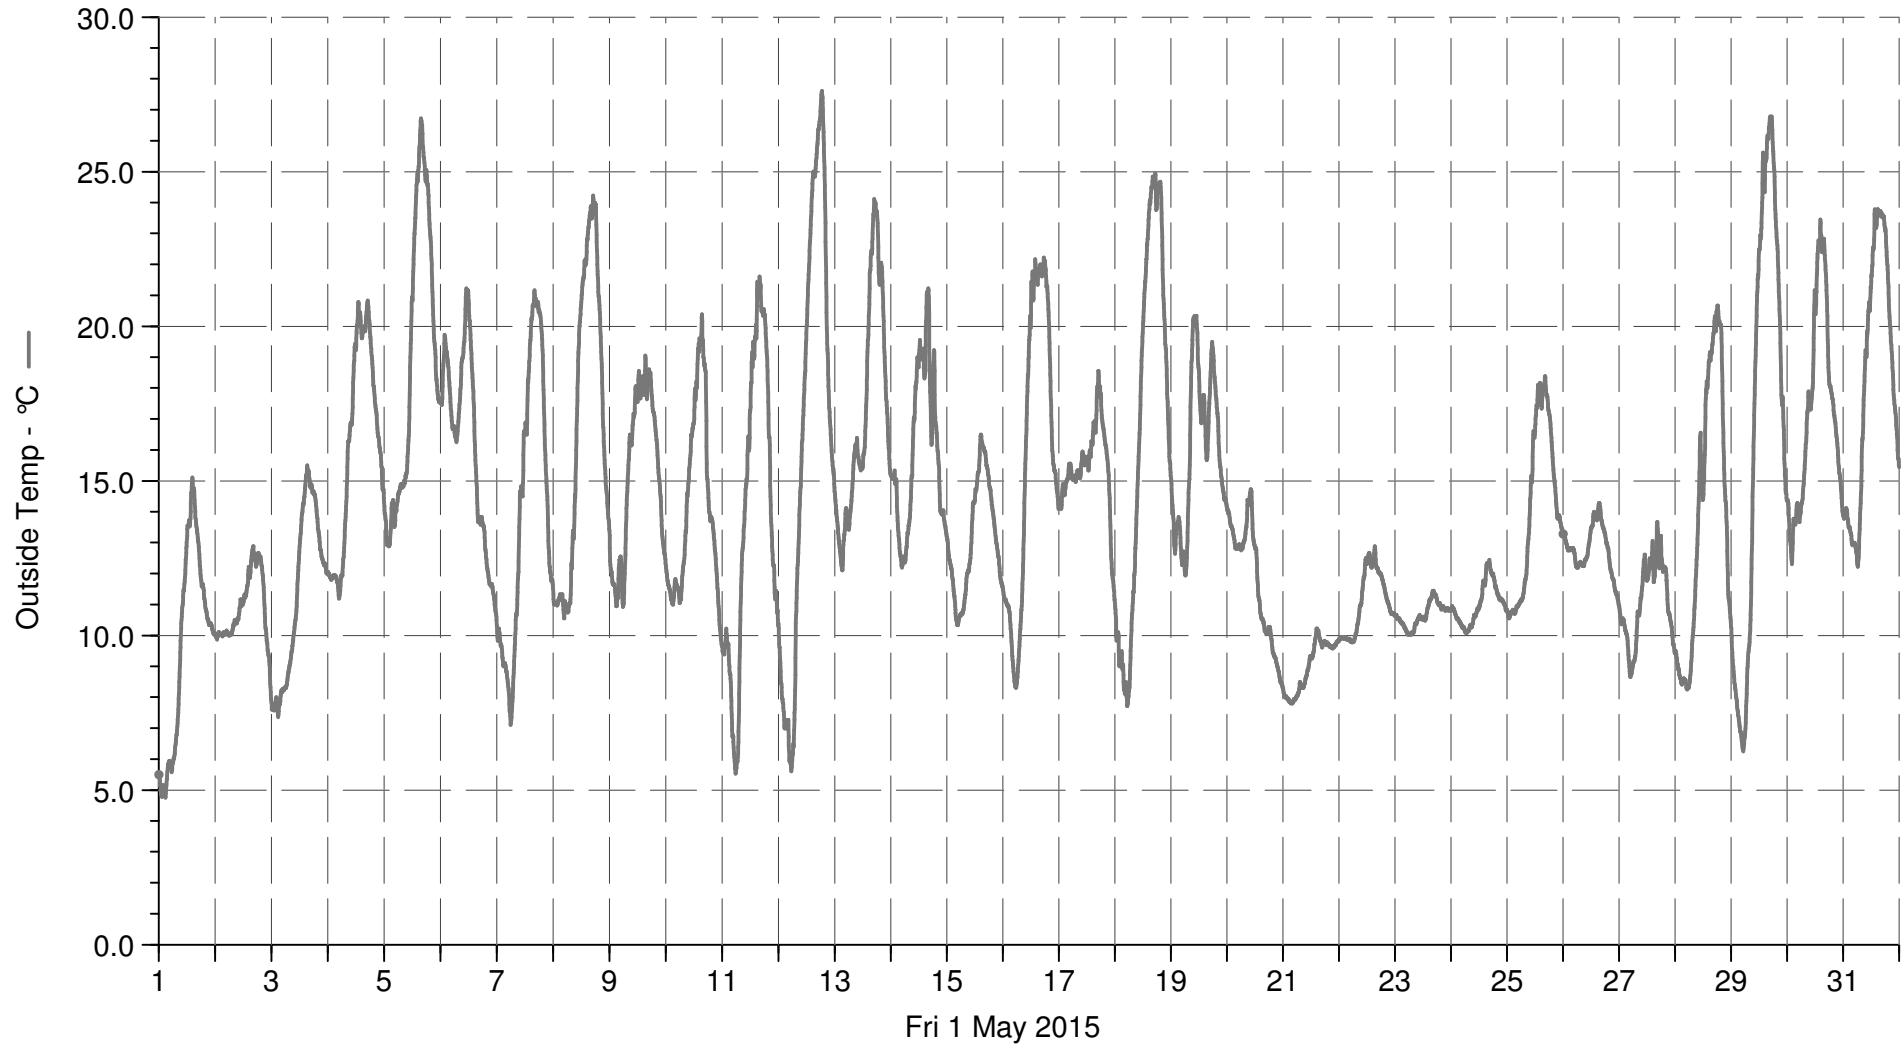

WetterGrub3200

■ Outside Temp