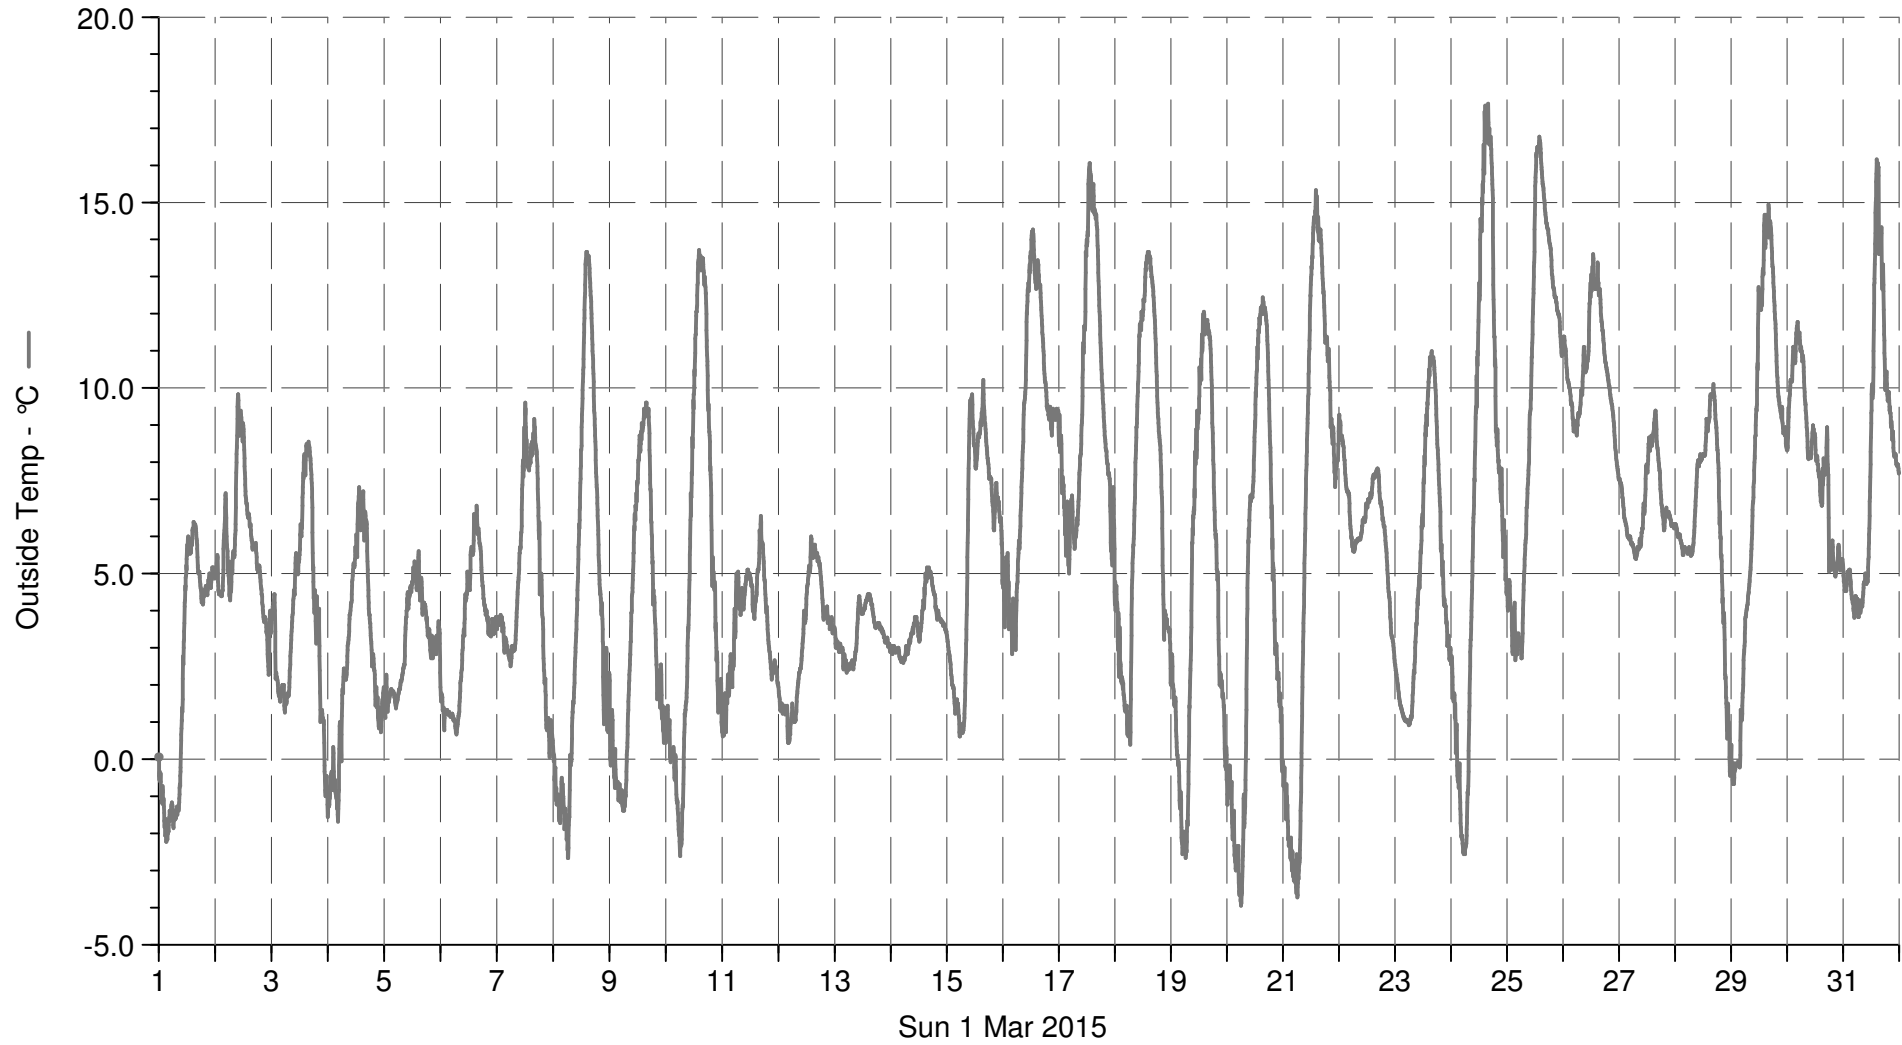

WetterGrub3200

■ Outside Temp