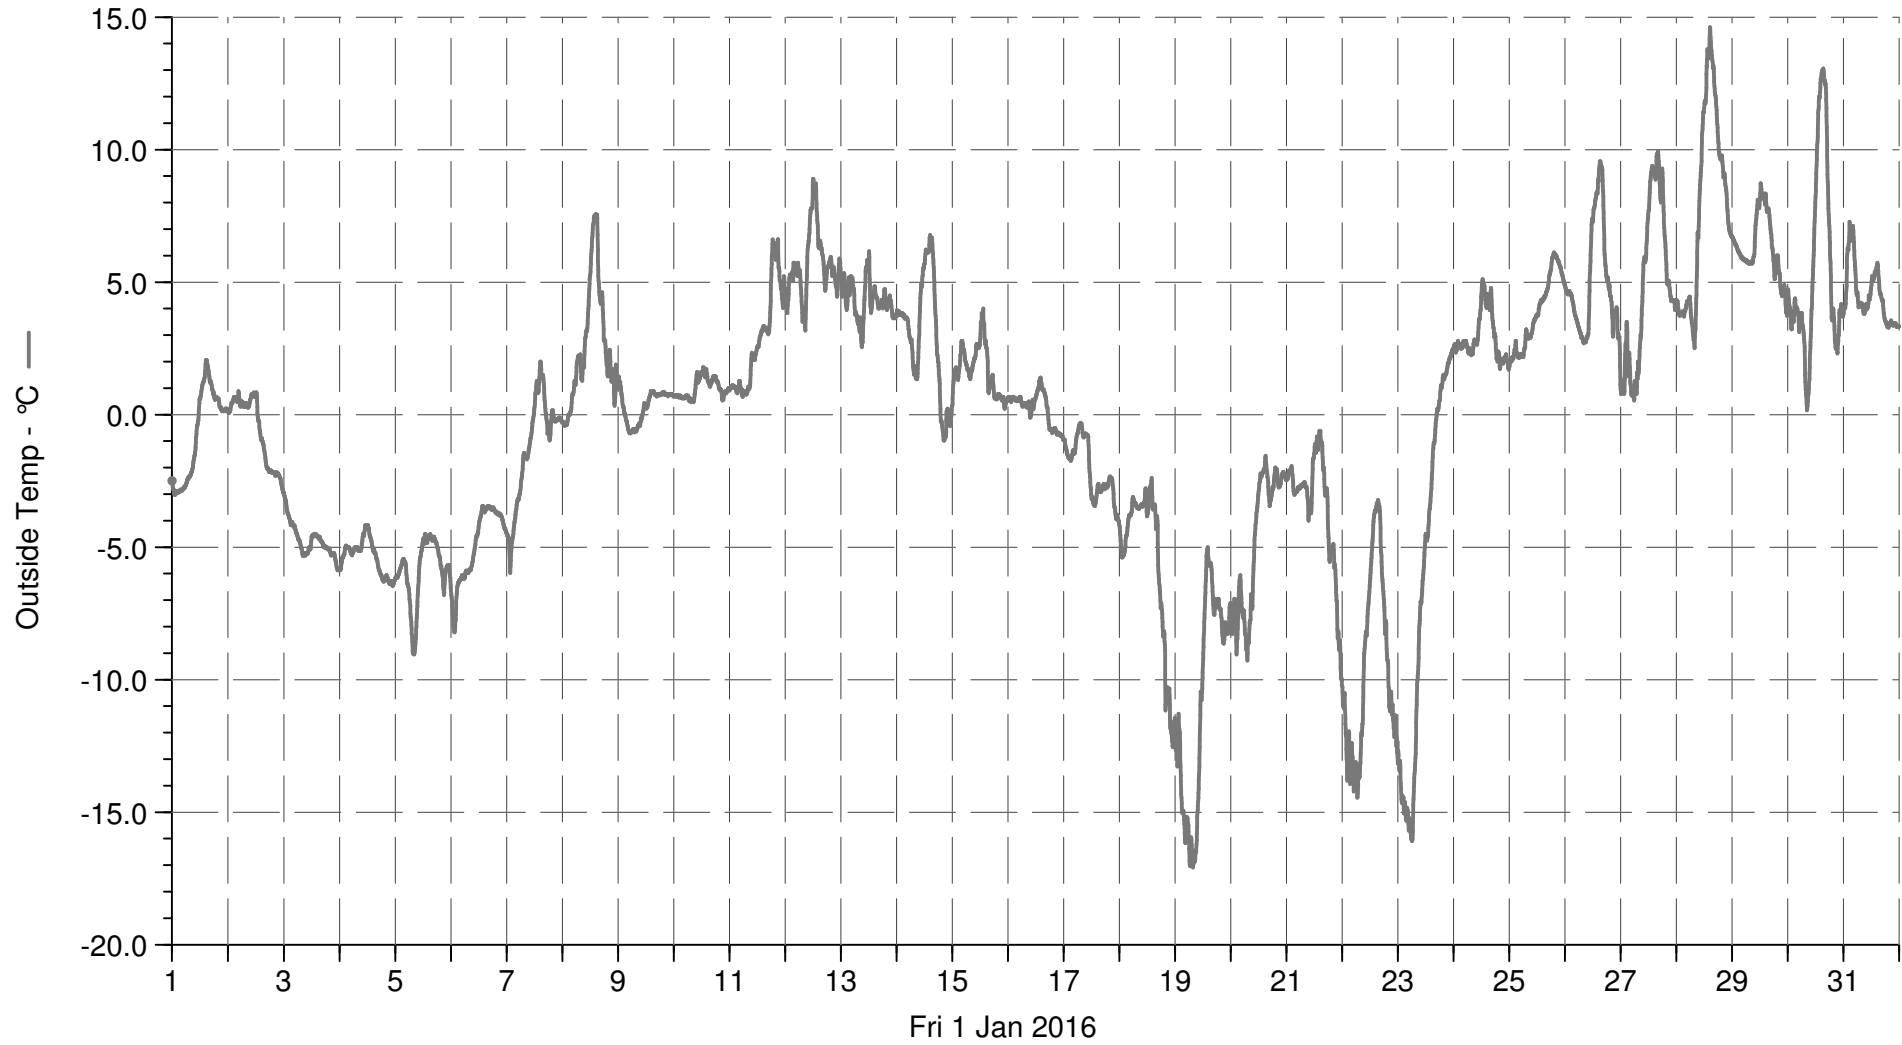

WetterGrub3200

■ Outside Temp