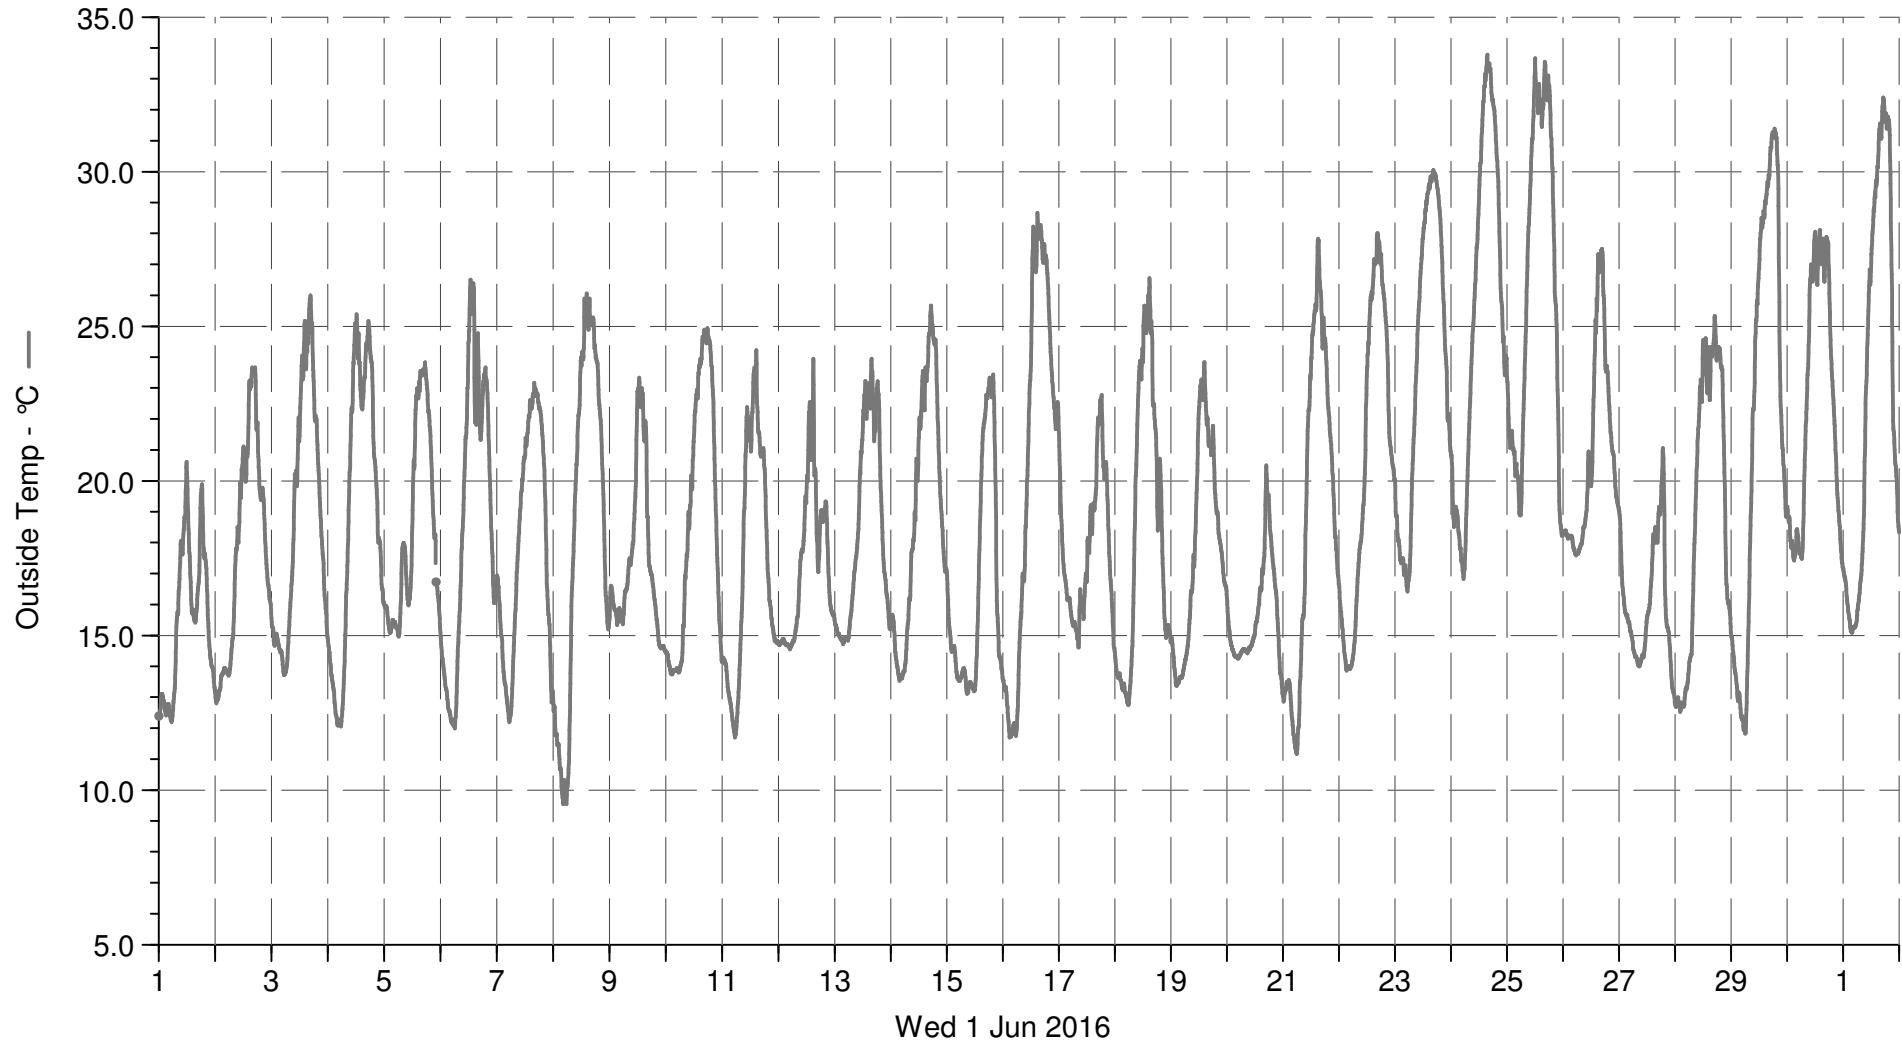

WetterGrub3200

■ Outside Temp