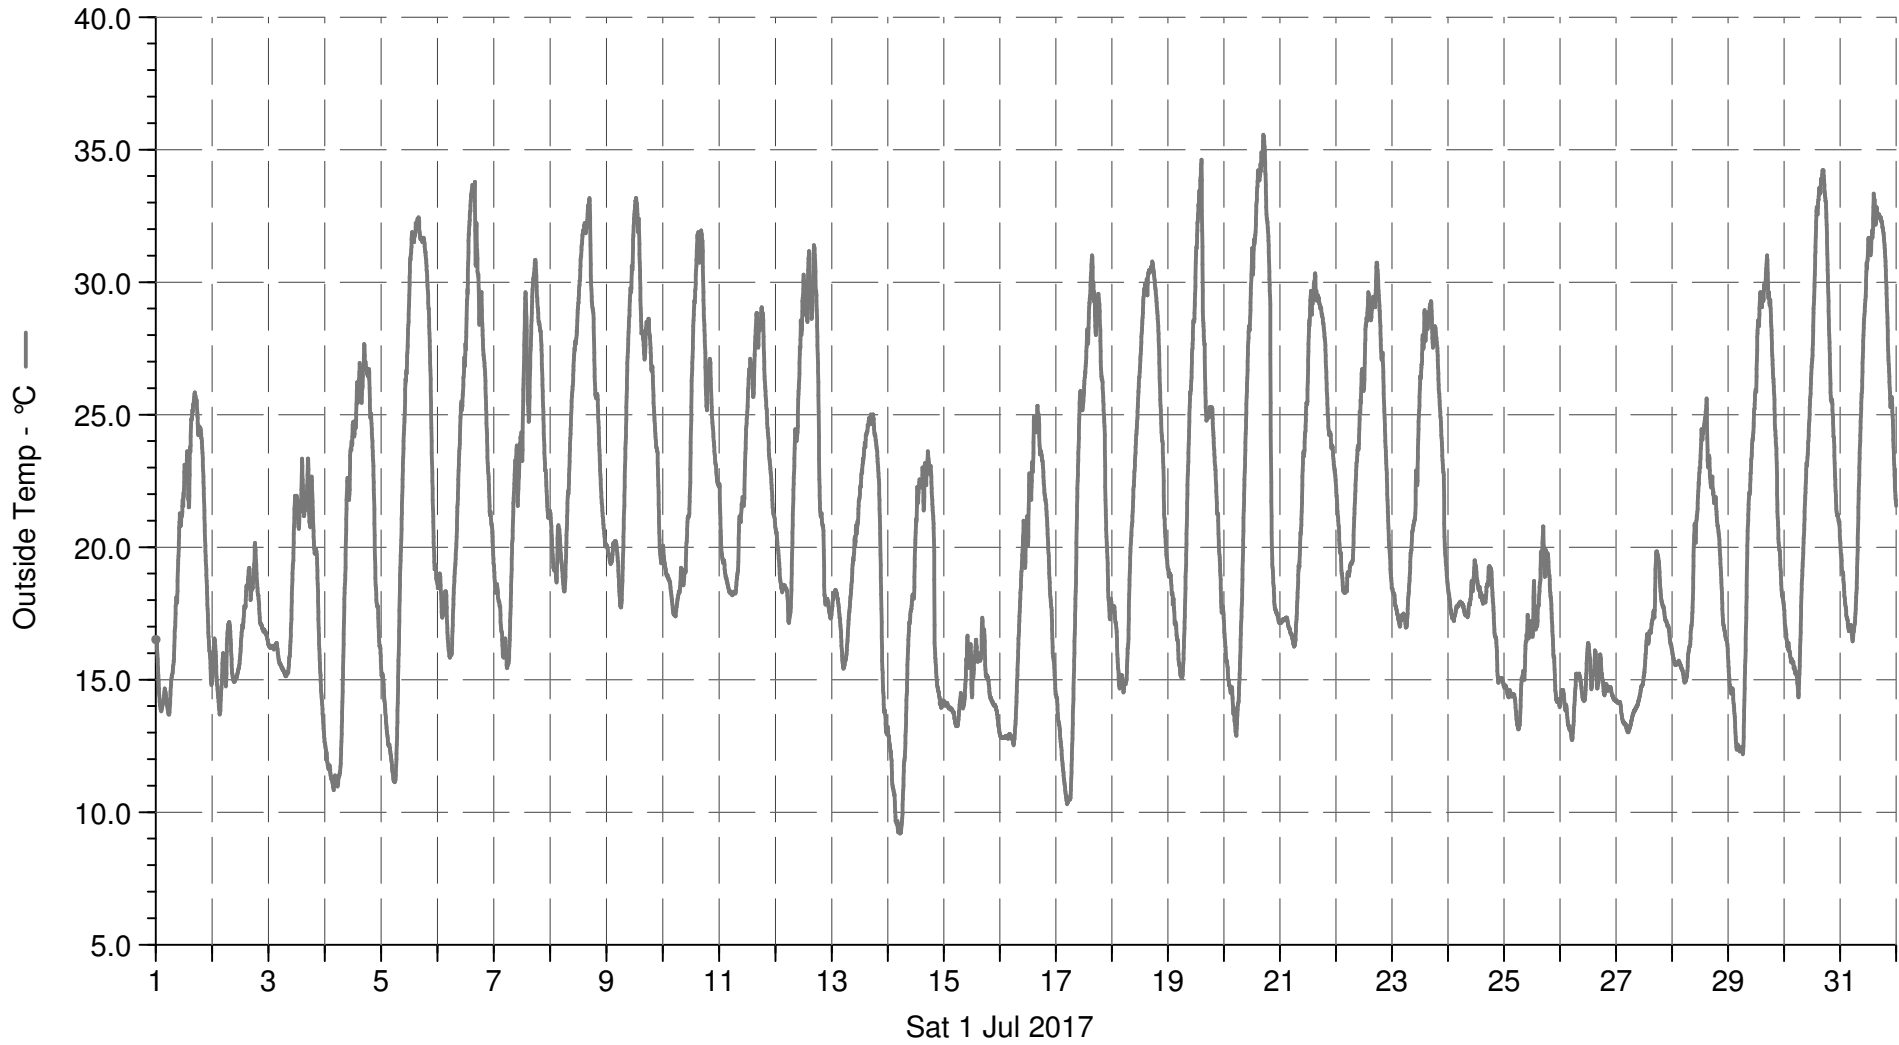

WetterGrub3200

■ Outside Temp