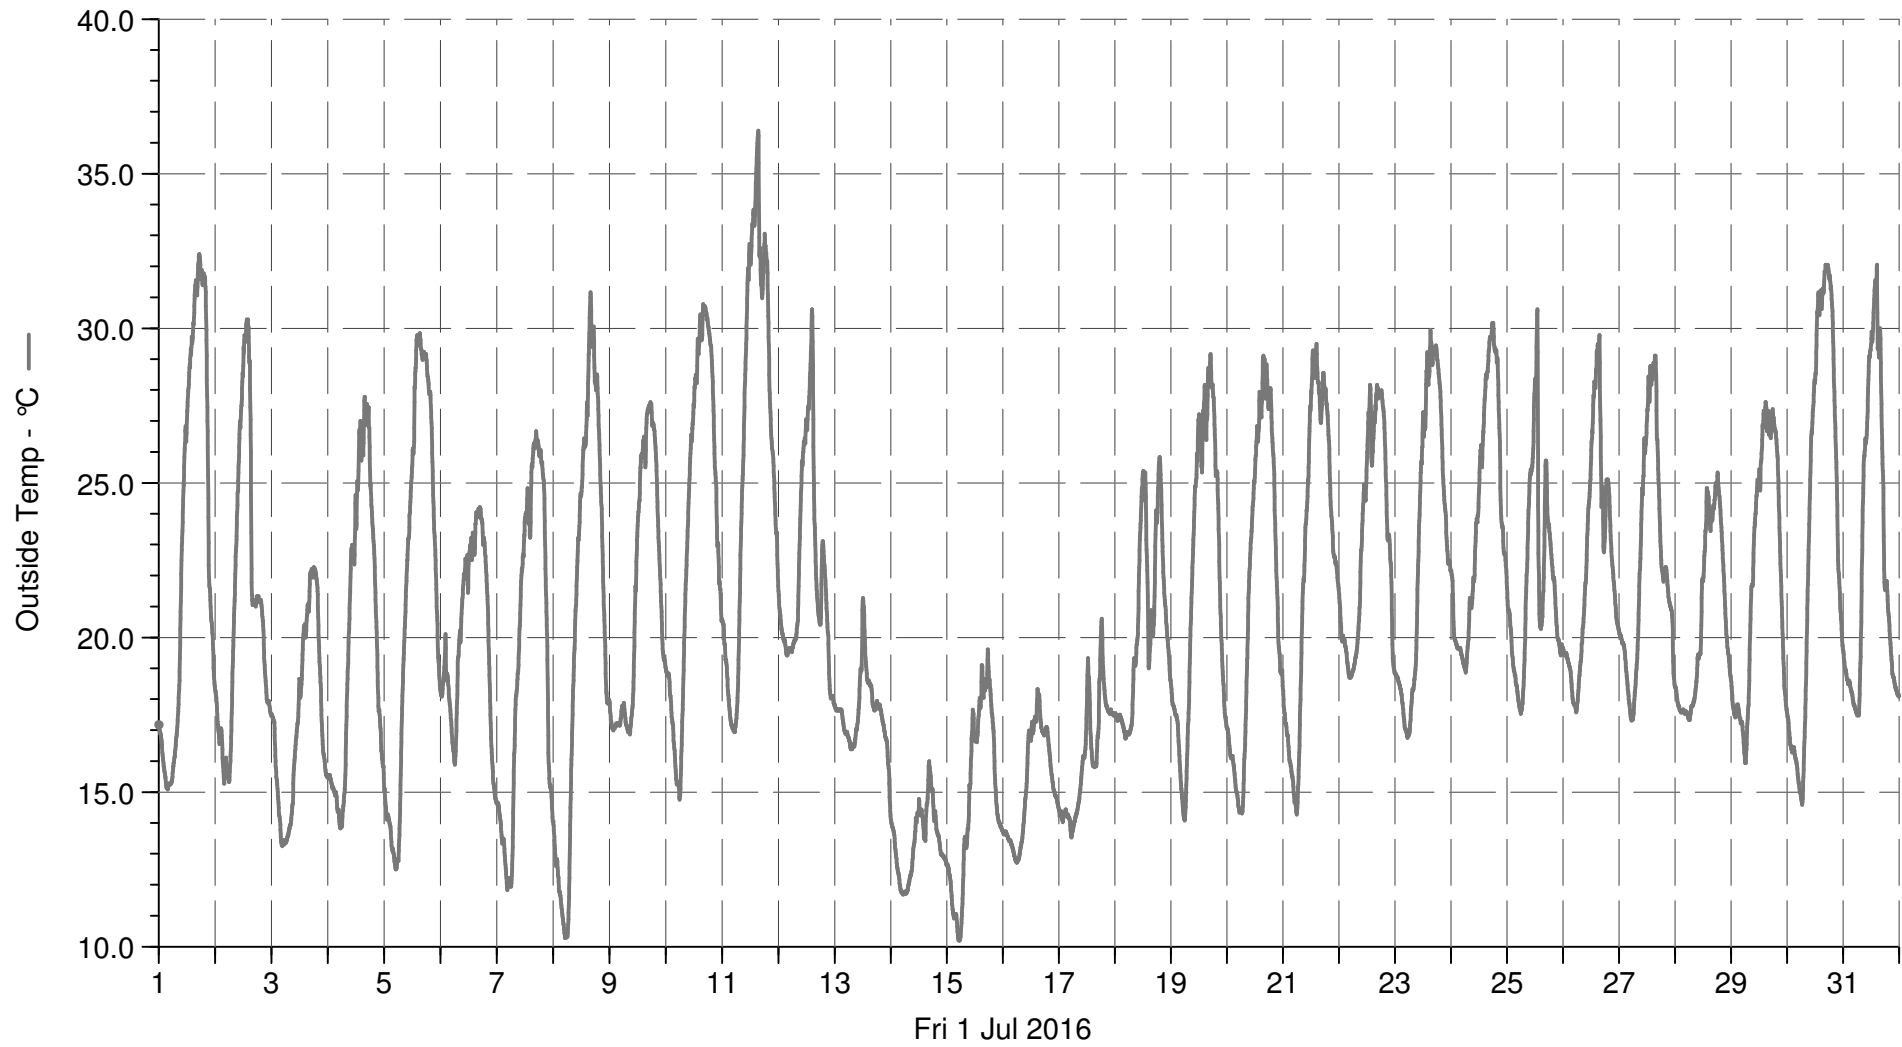

WetterGrub3200

■ Outside Temp