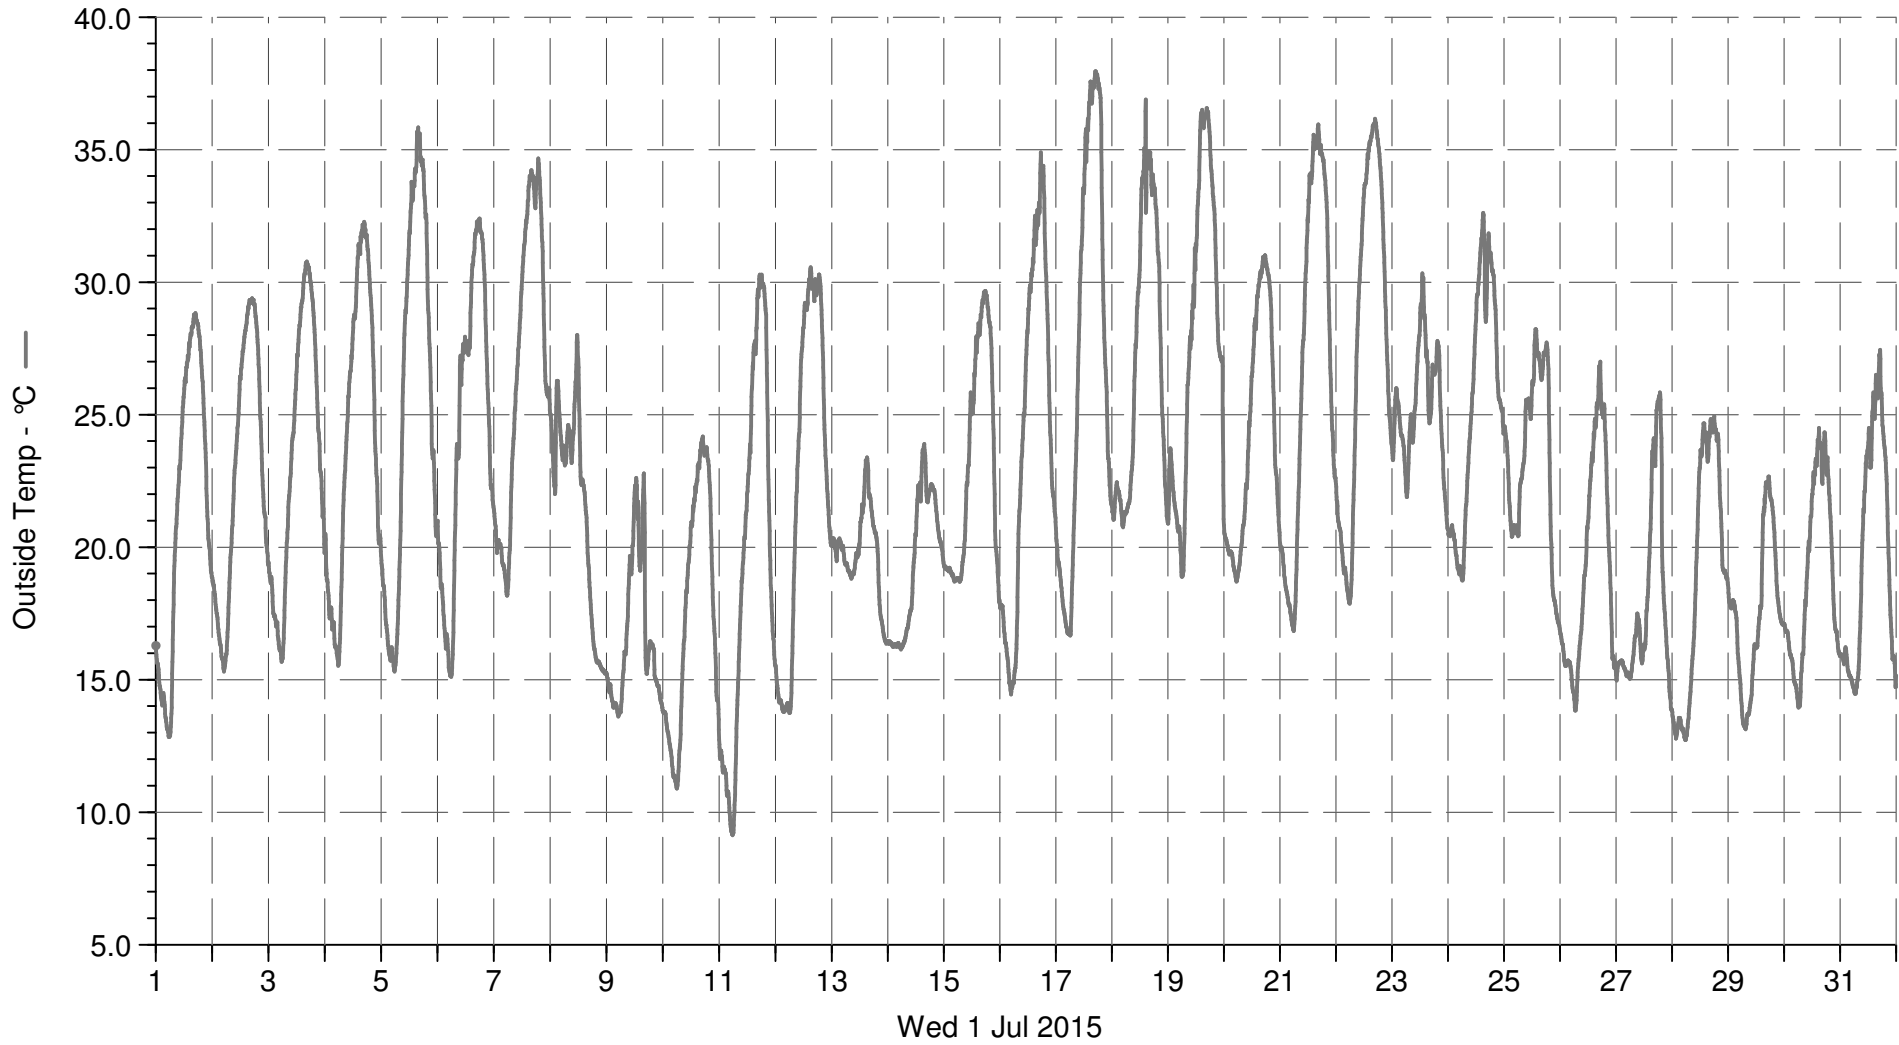

WetterGrub3200

■ Outside Temp