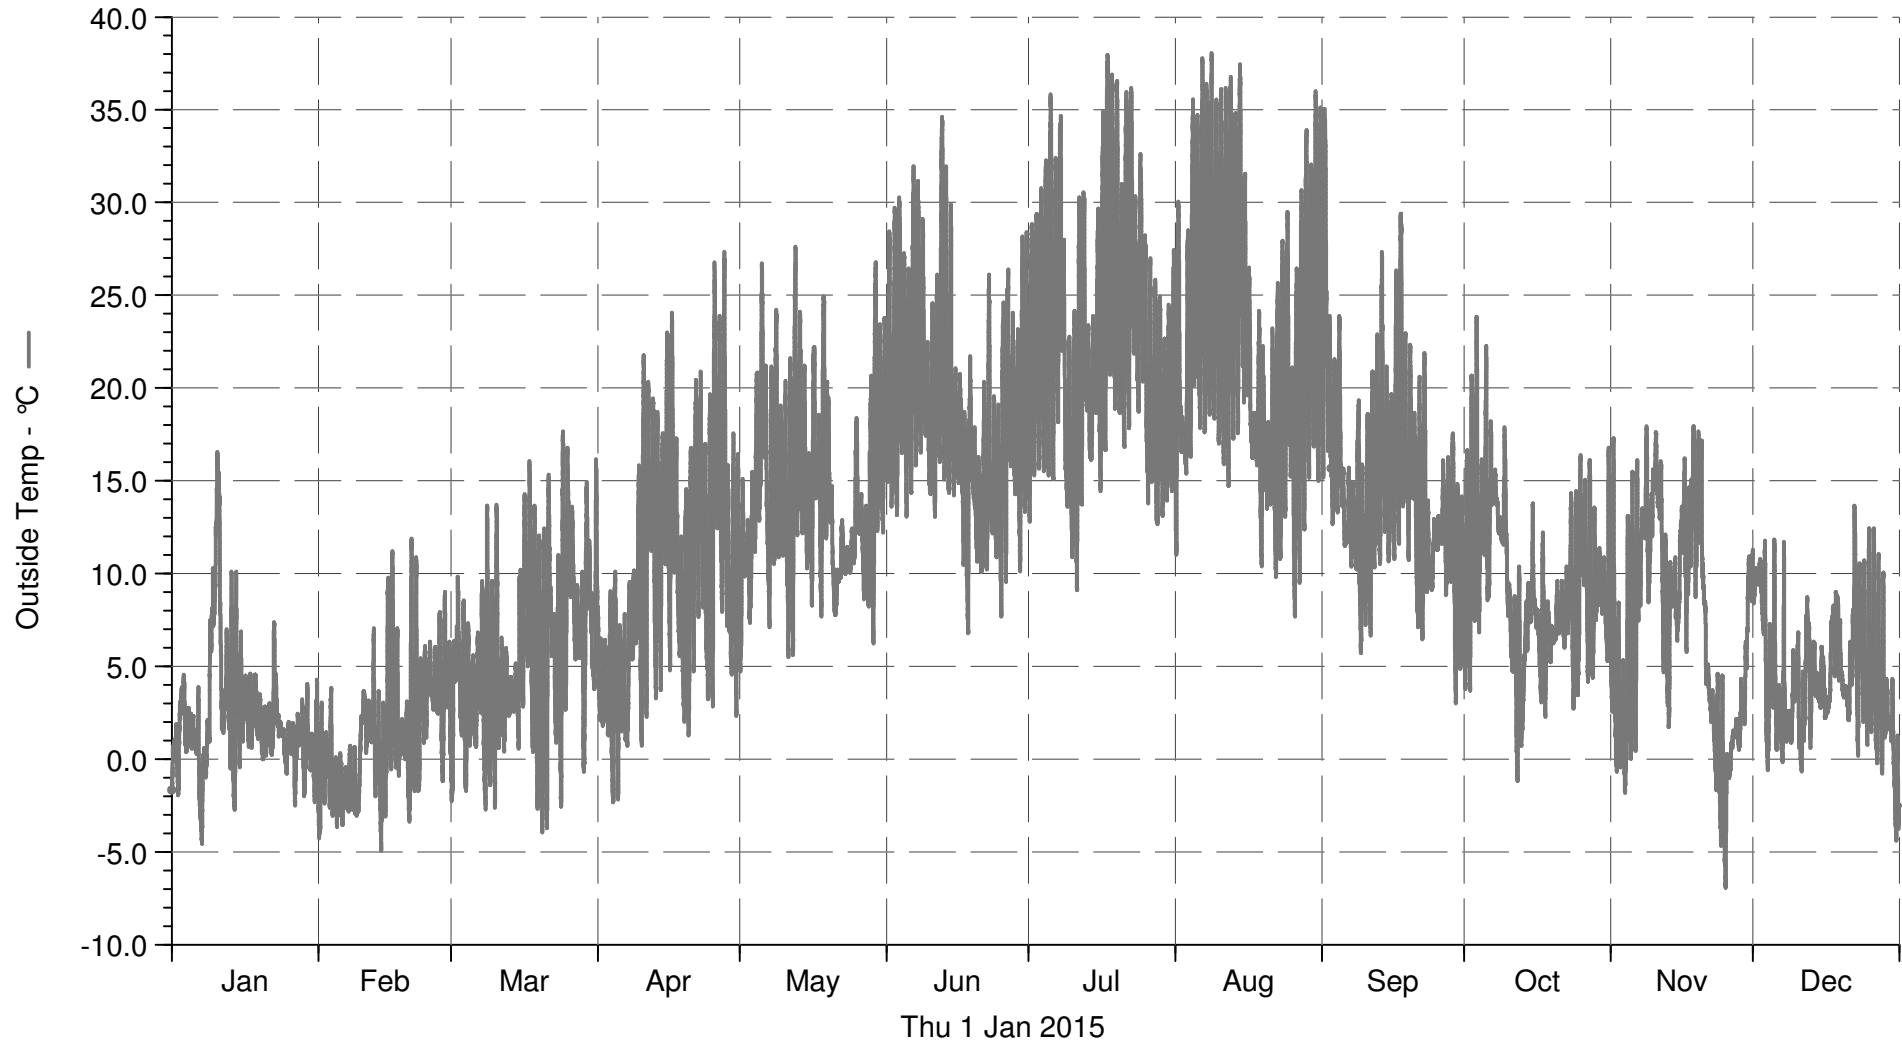

WetterGrub3200

■ Outside Temp