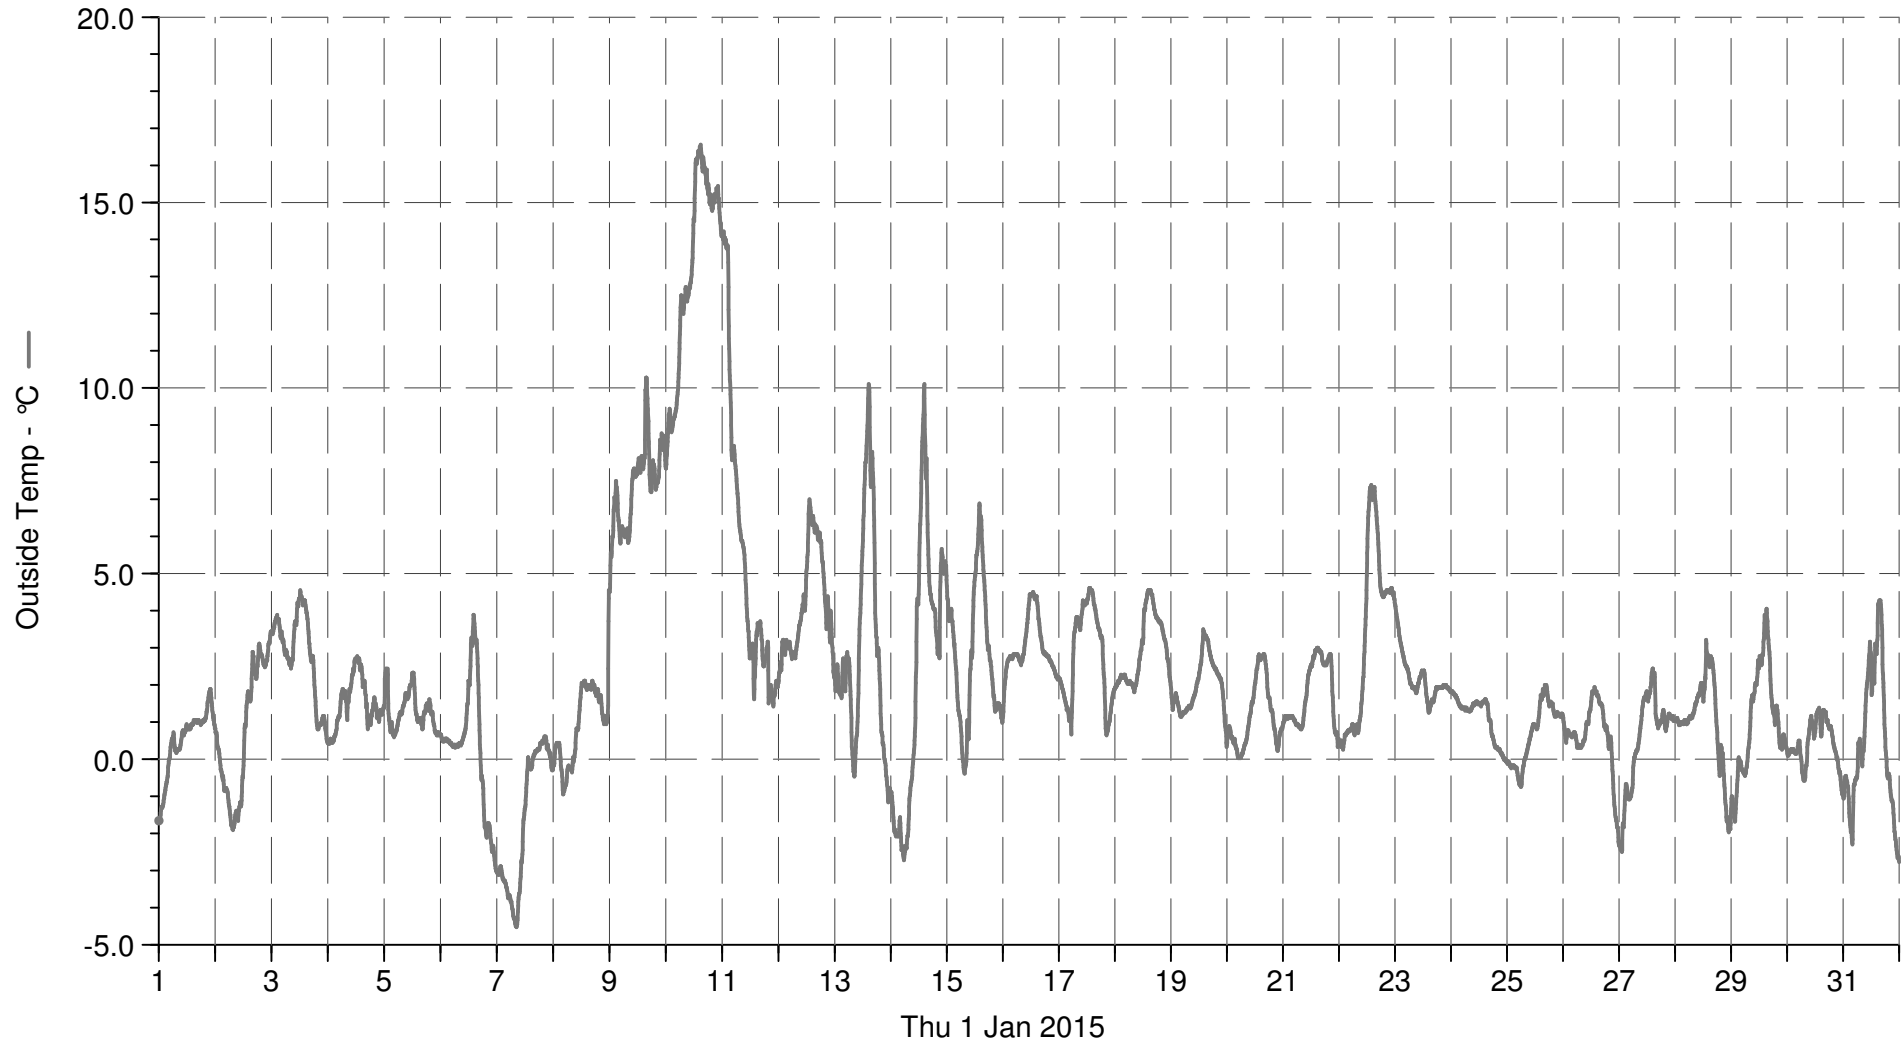

WetterGrub3200

■ Outside Temp