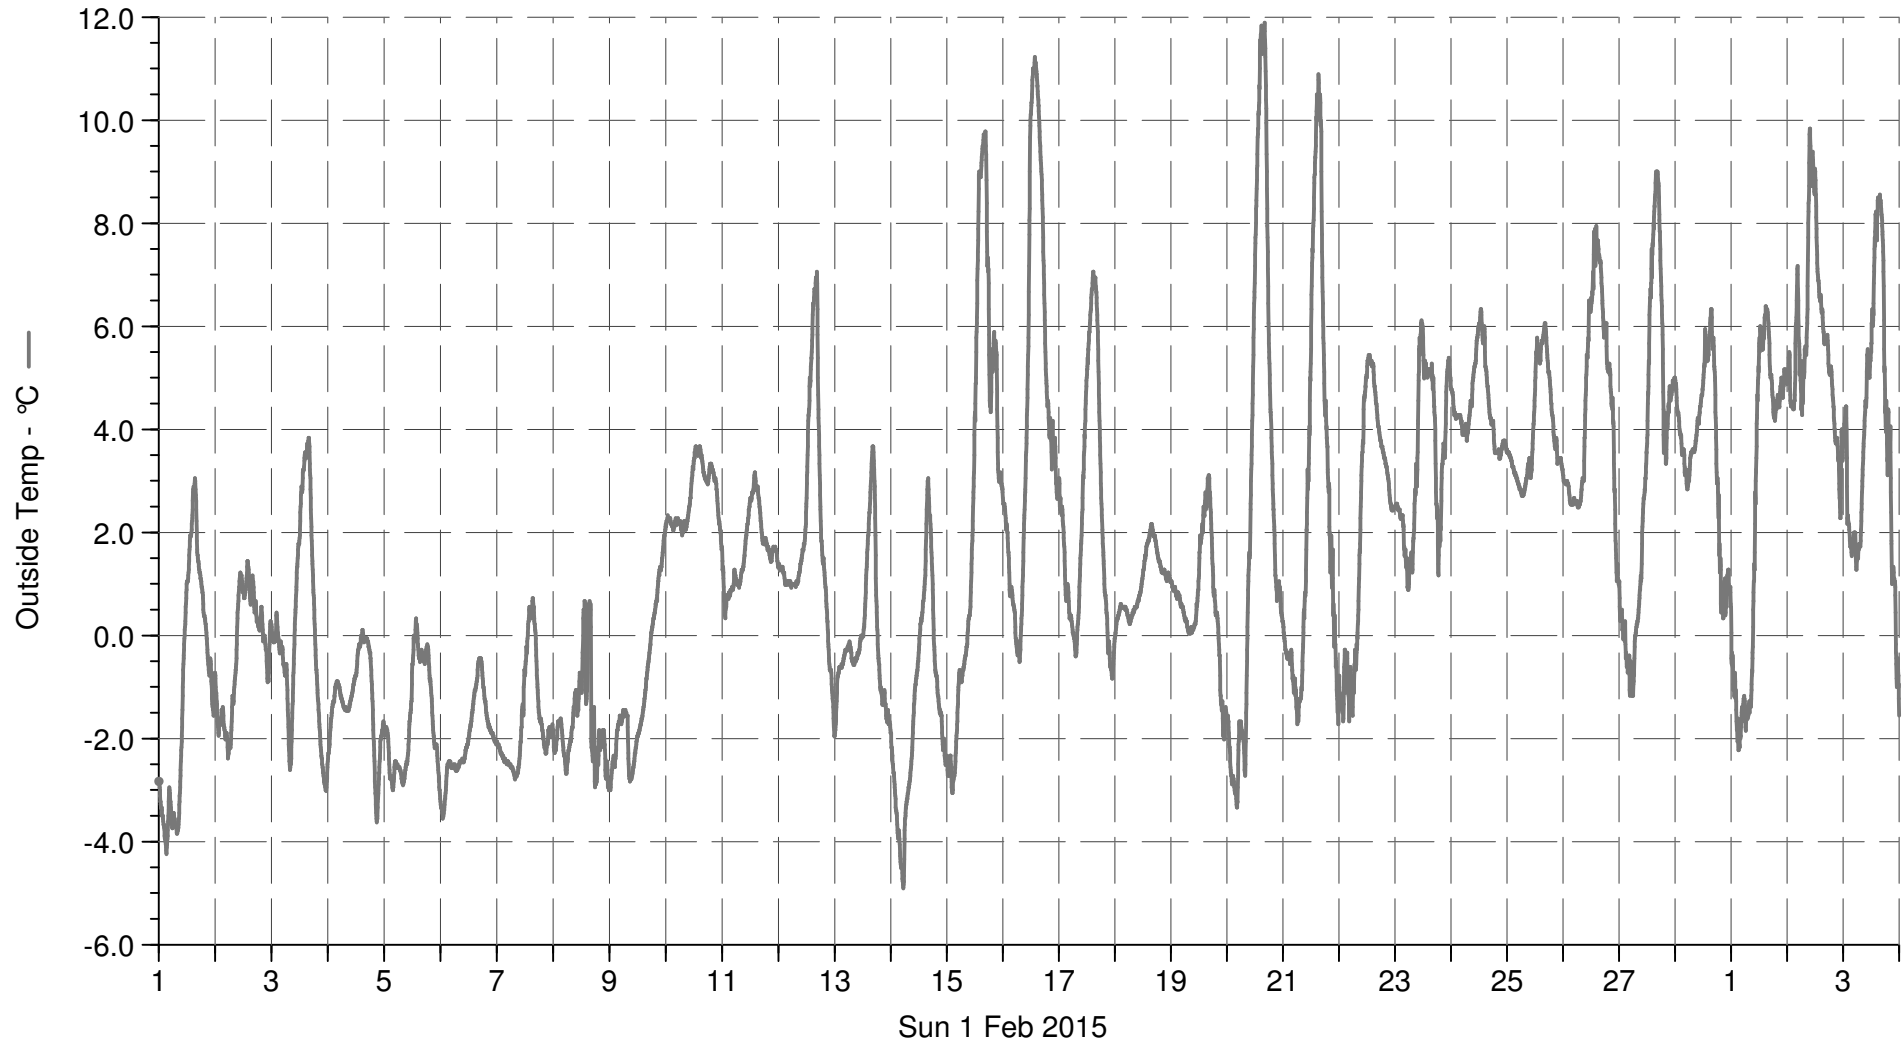

WetterGrub3200

■ Outside Temp