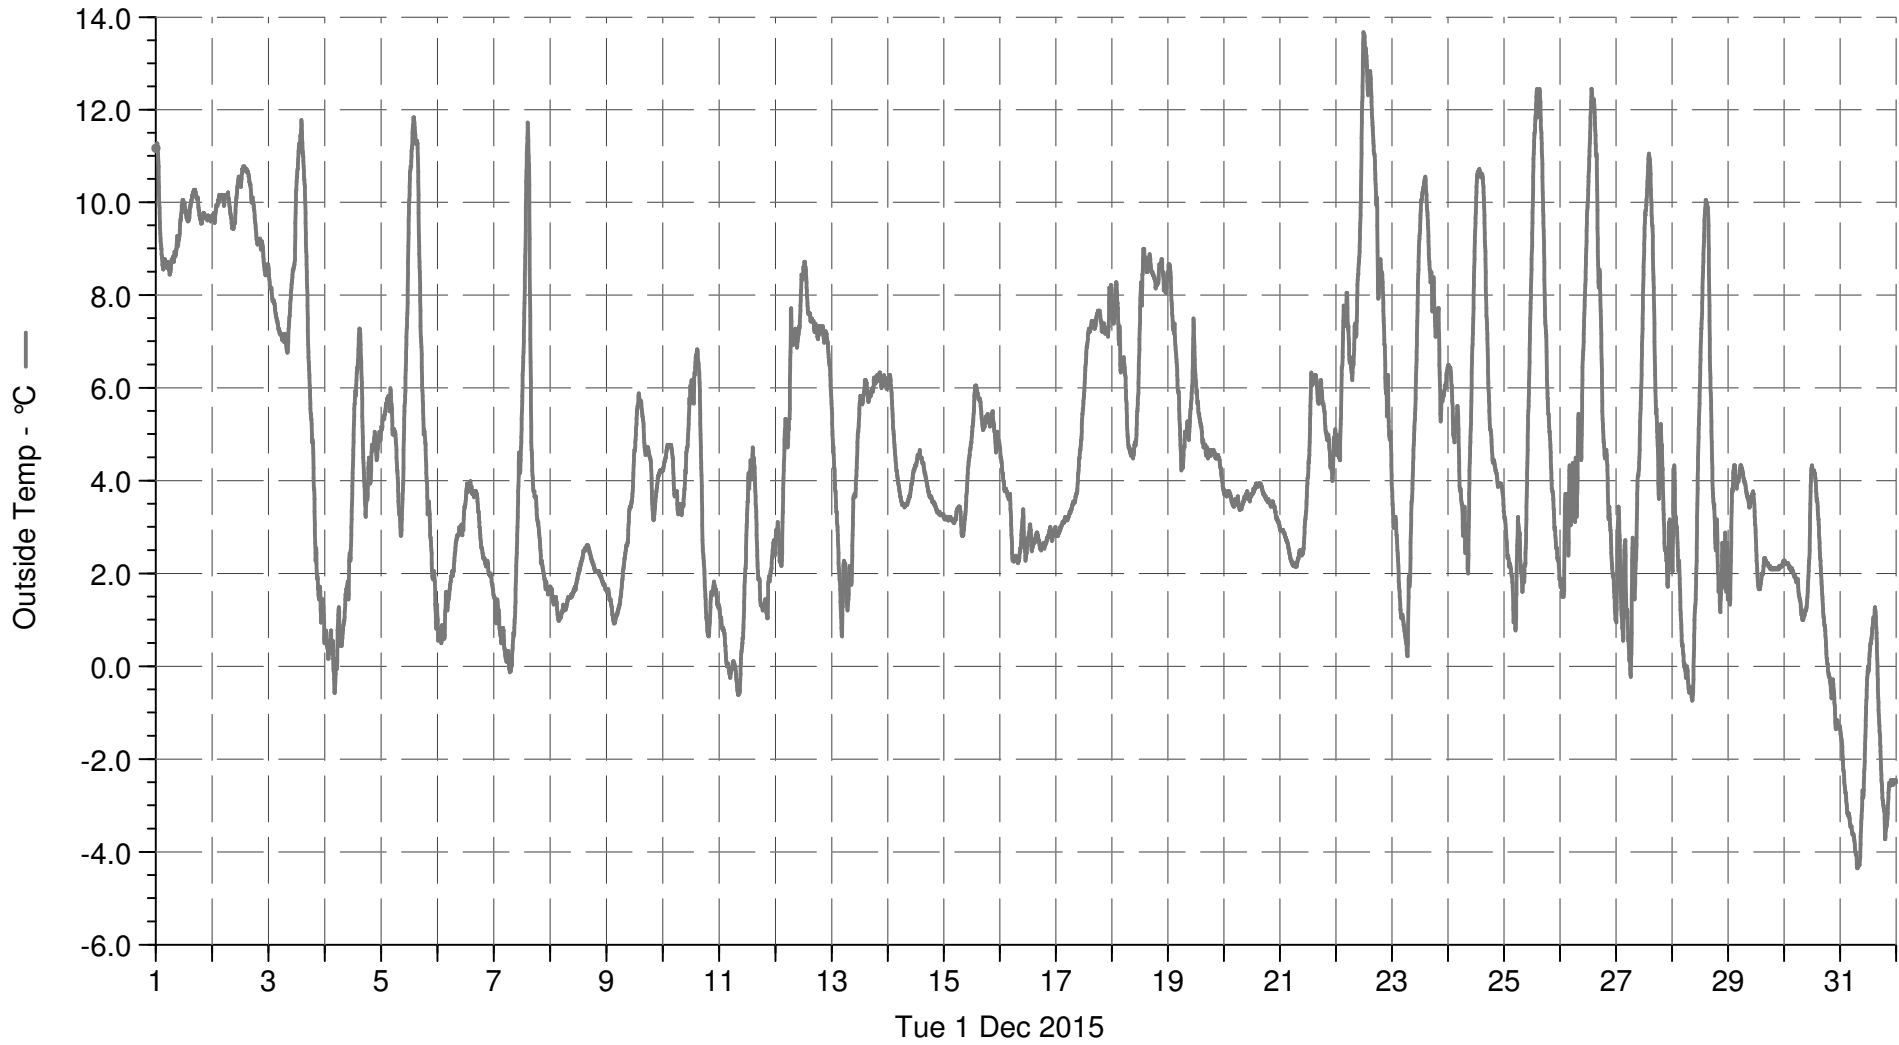

WetterGrub3200

■ Outside Temp