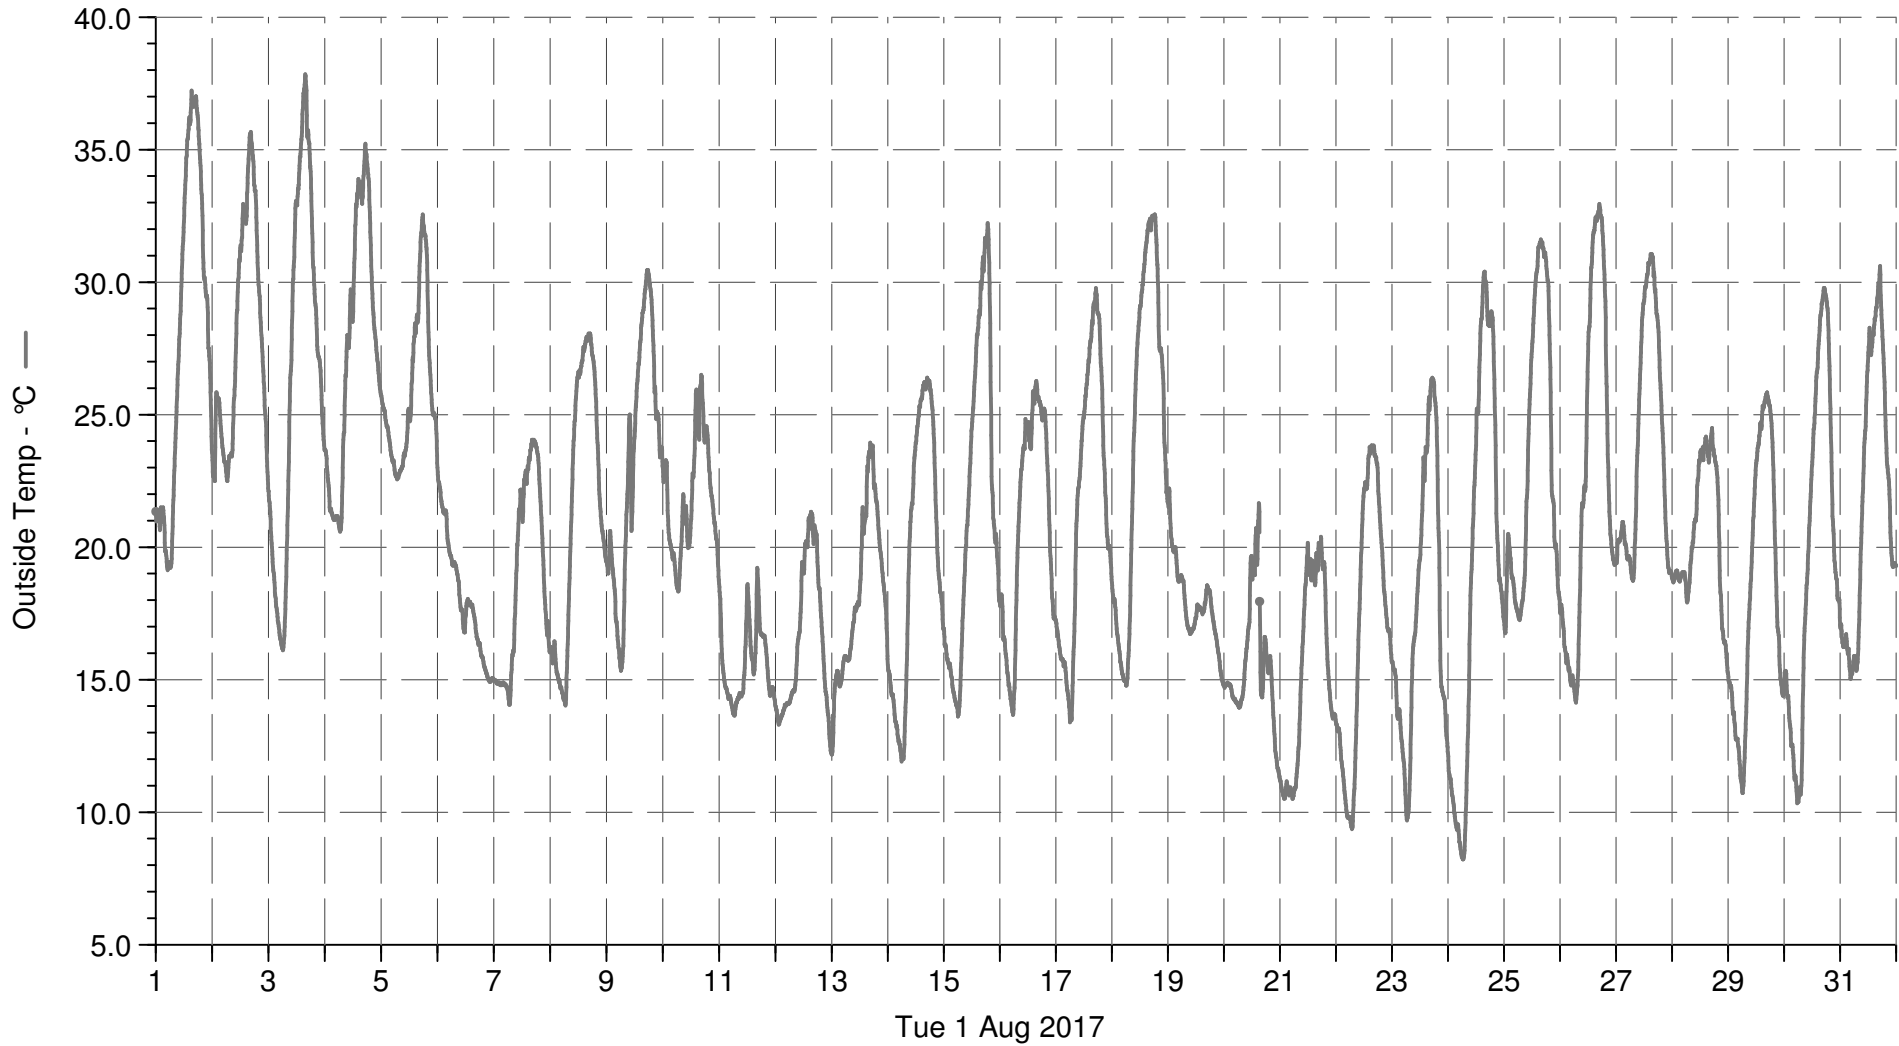

WetterGrub3200

■ Outside Temp