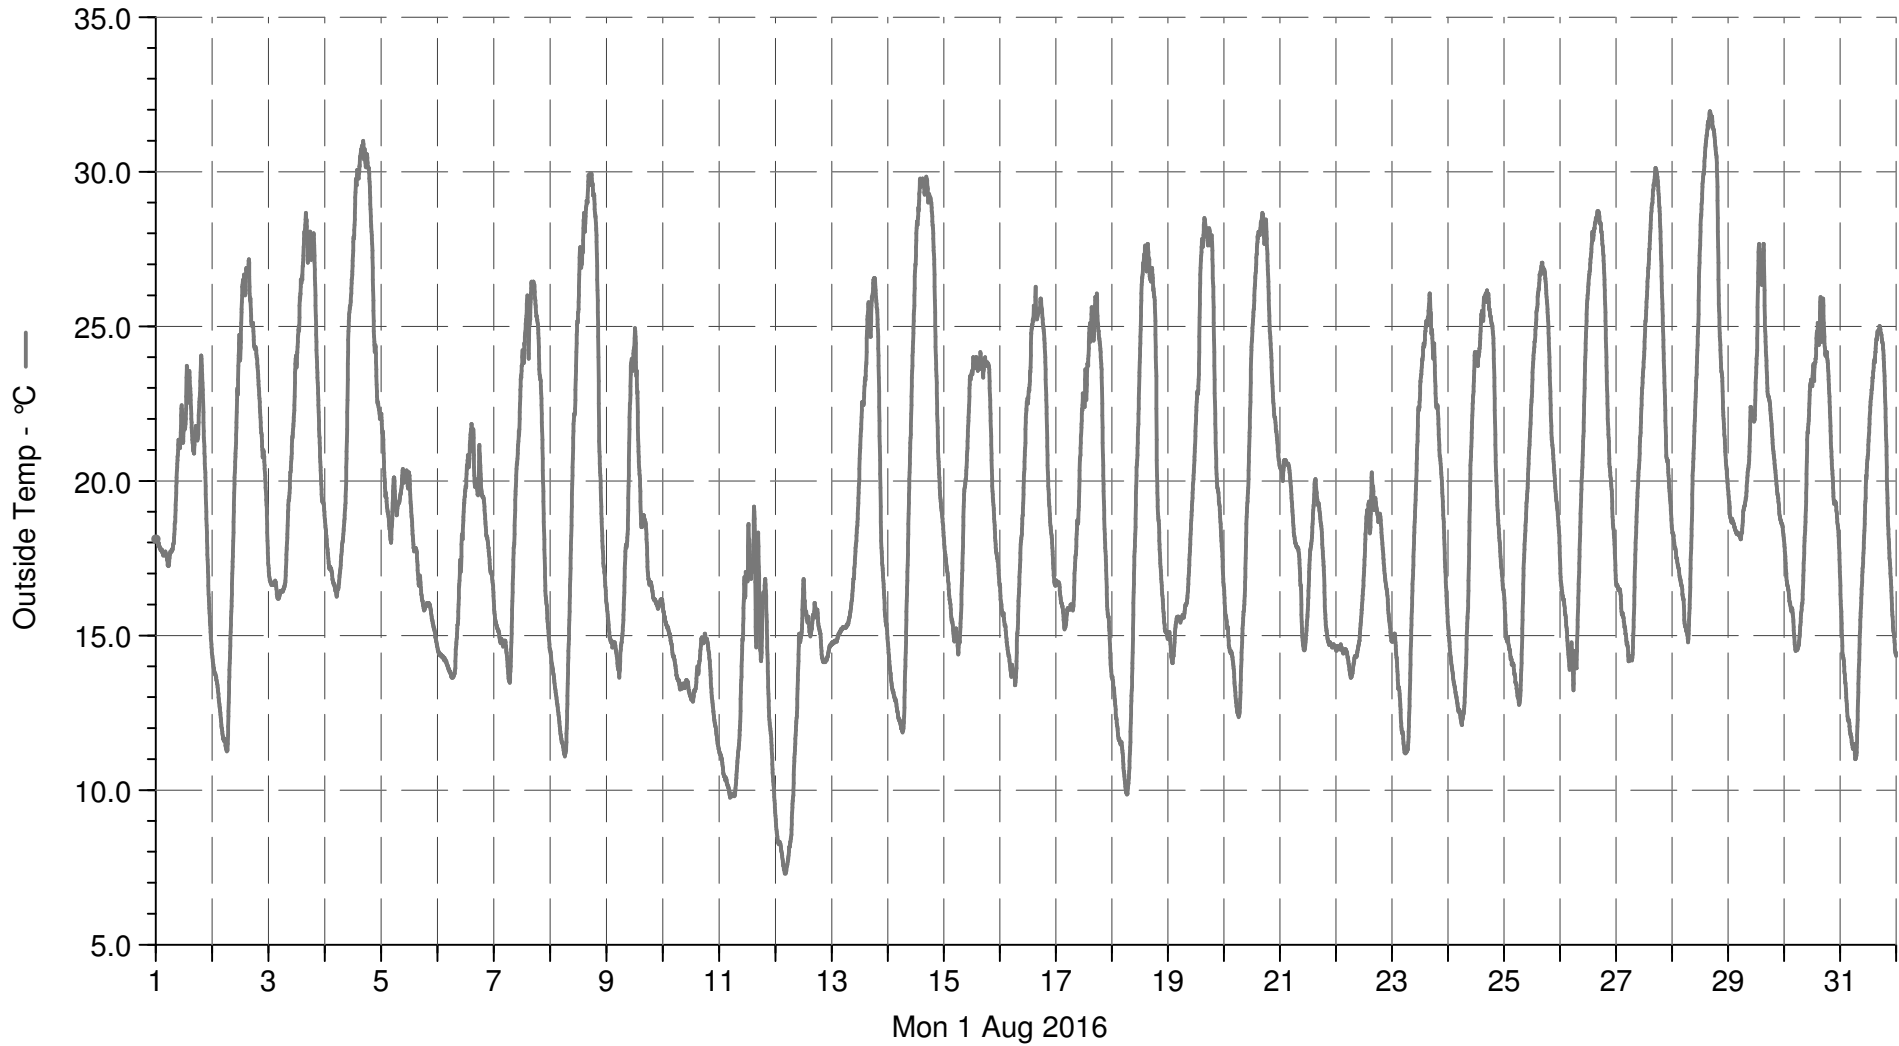

WetterGrub3200

■ Outside Temp