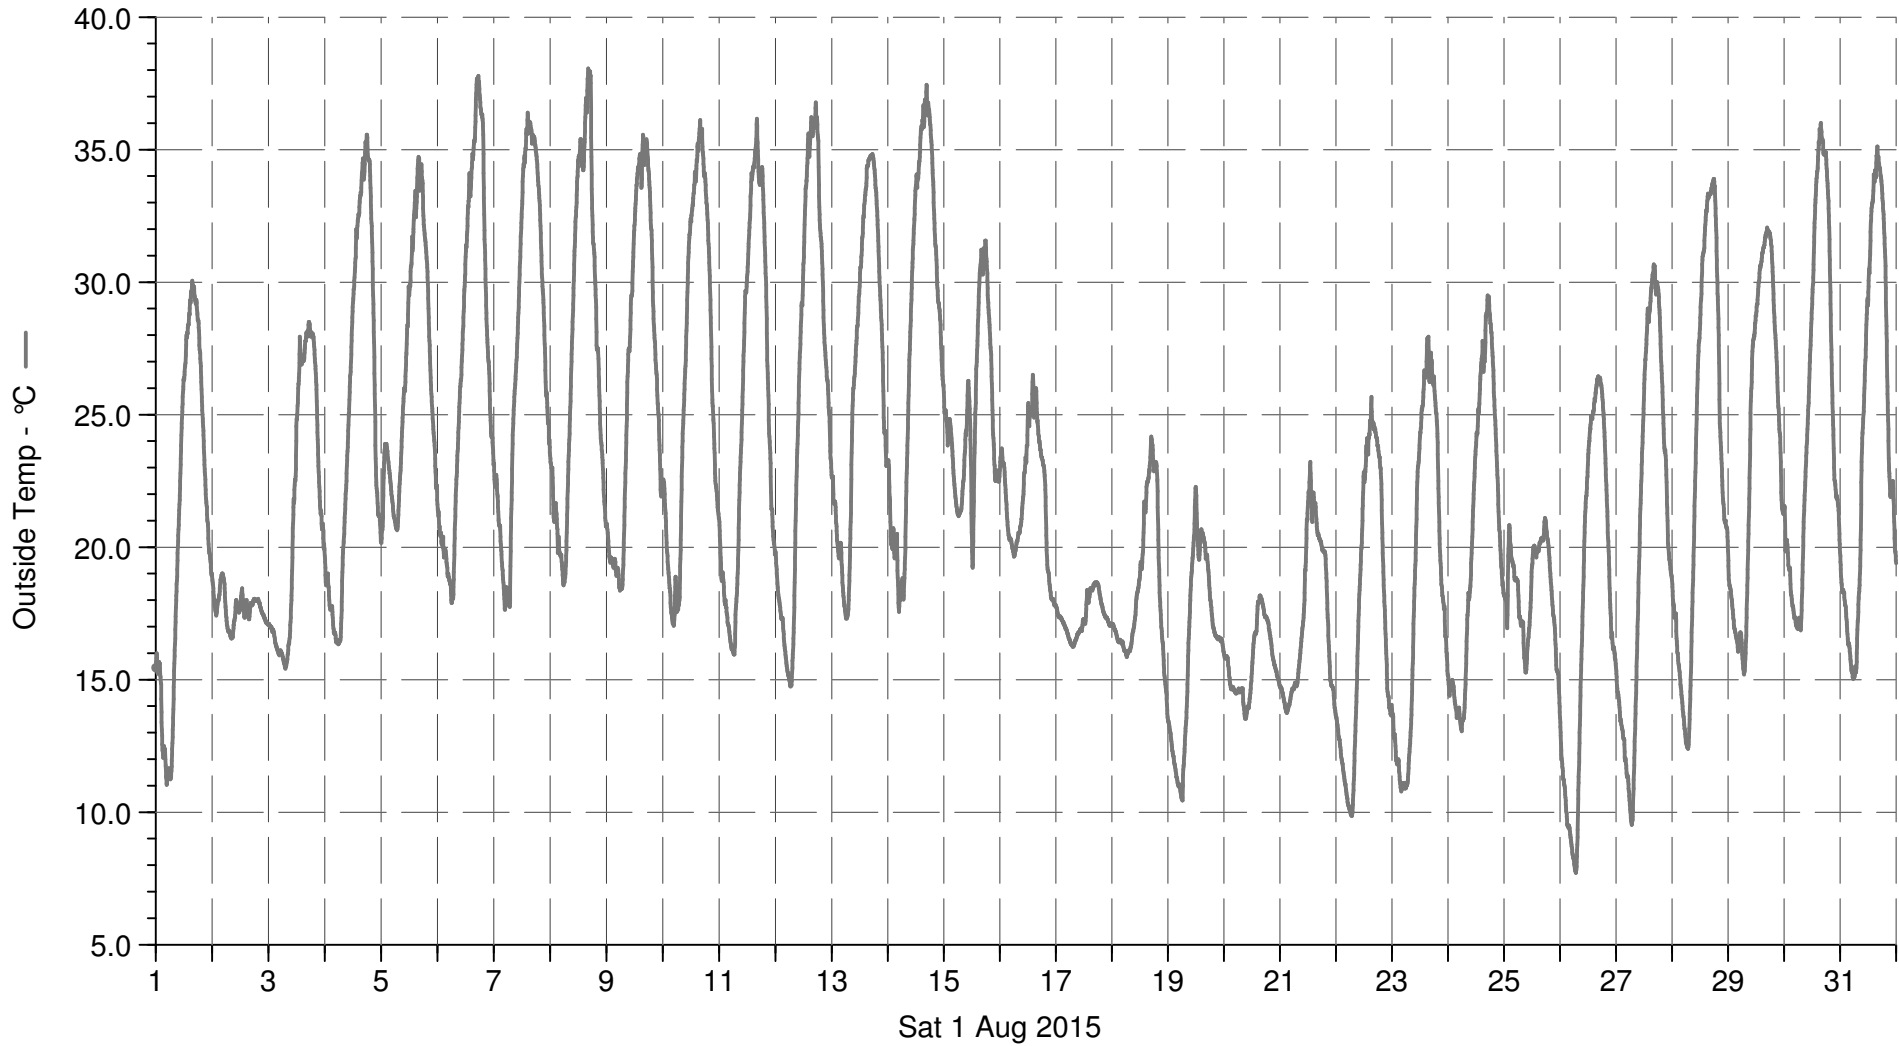

WetterGrub3200

■ Outside Temp