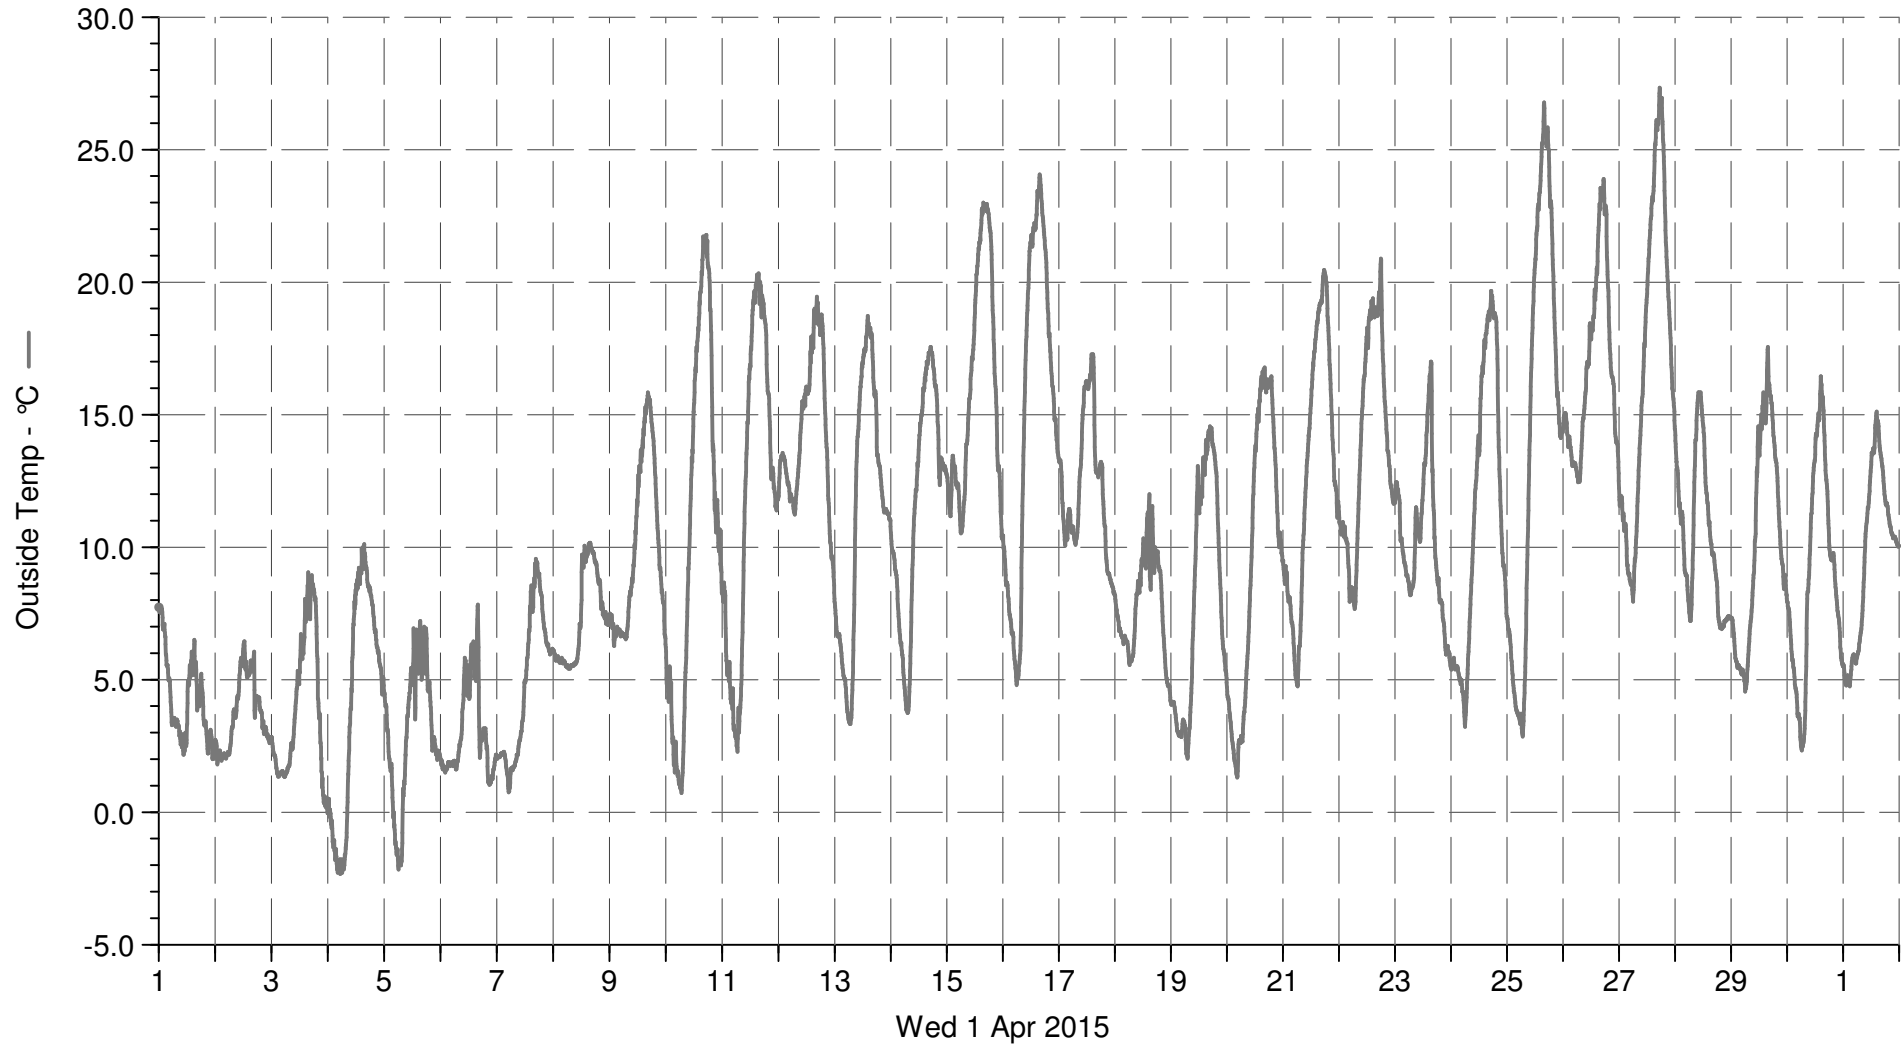

# WetterGrub3200

■ Outside Temp