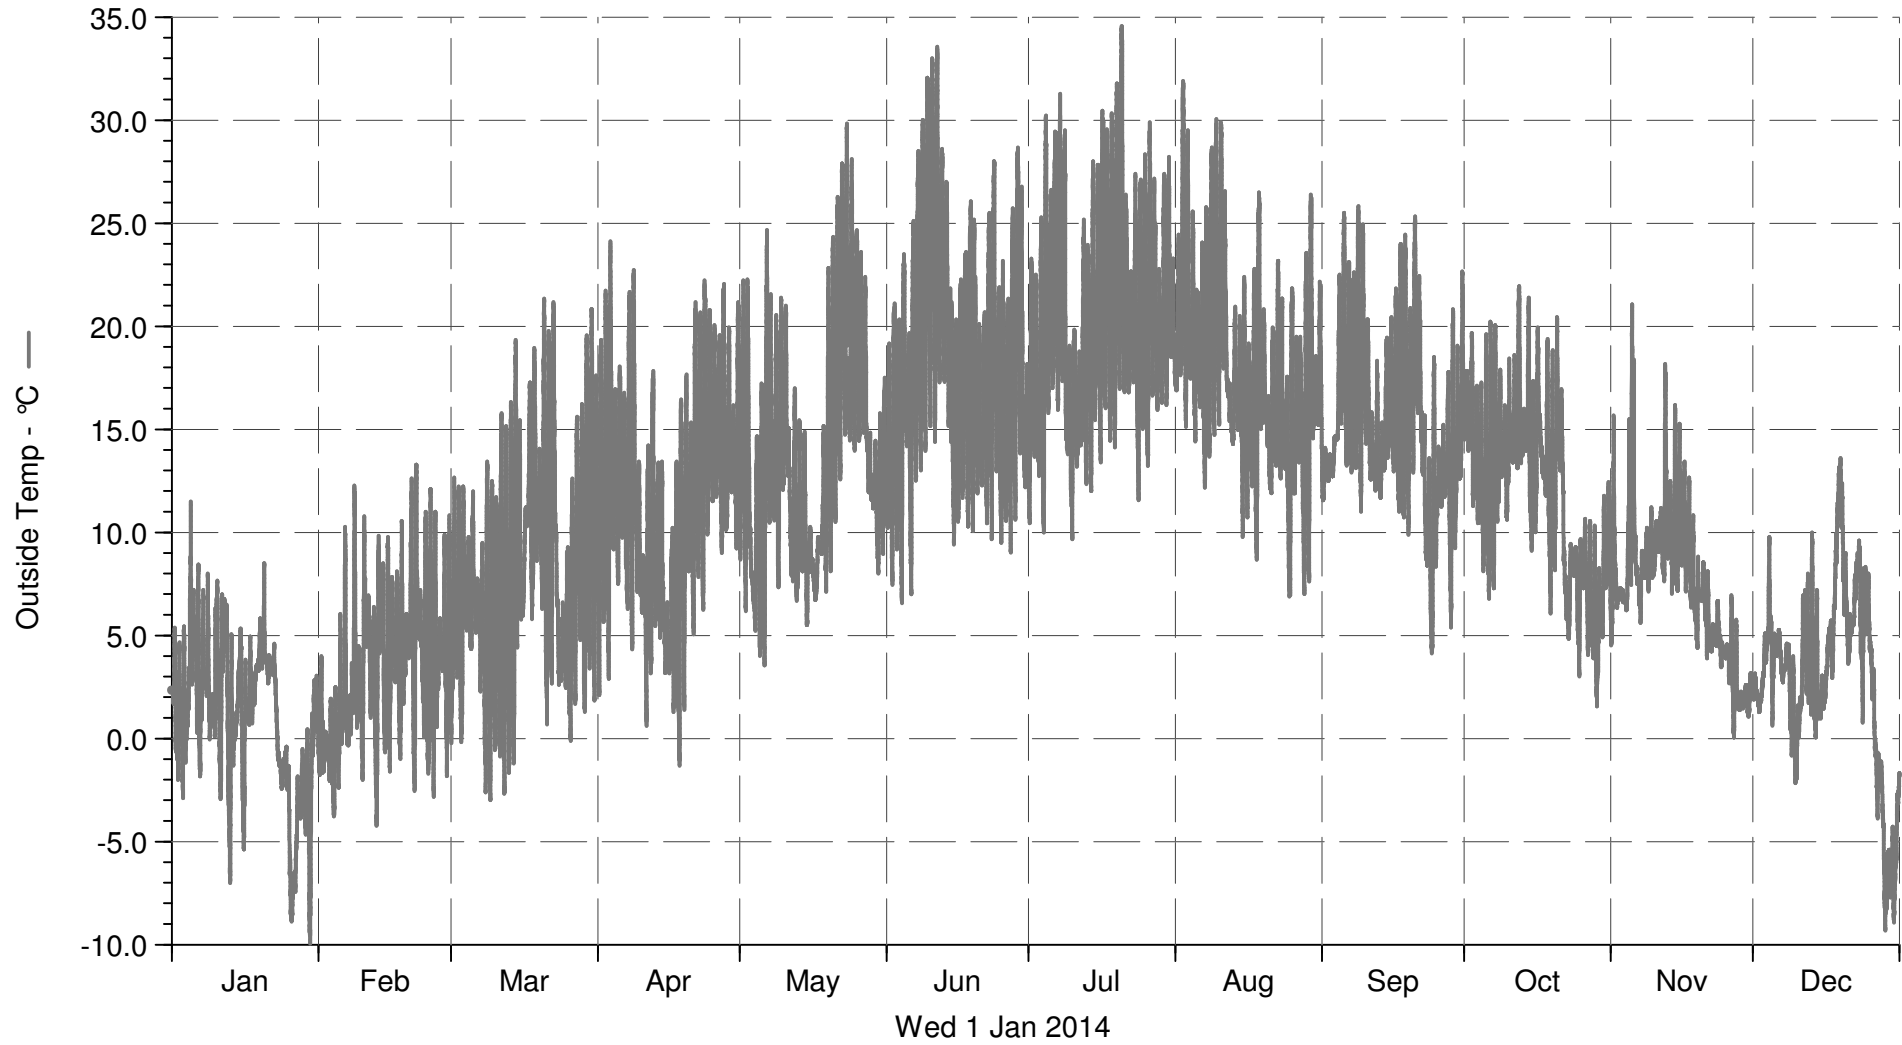

WetterGrub3200

■ Outside Temp